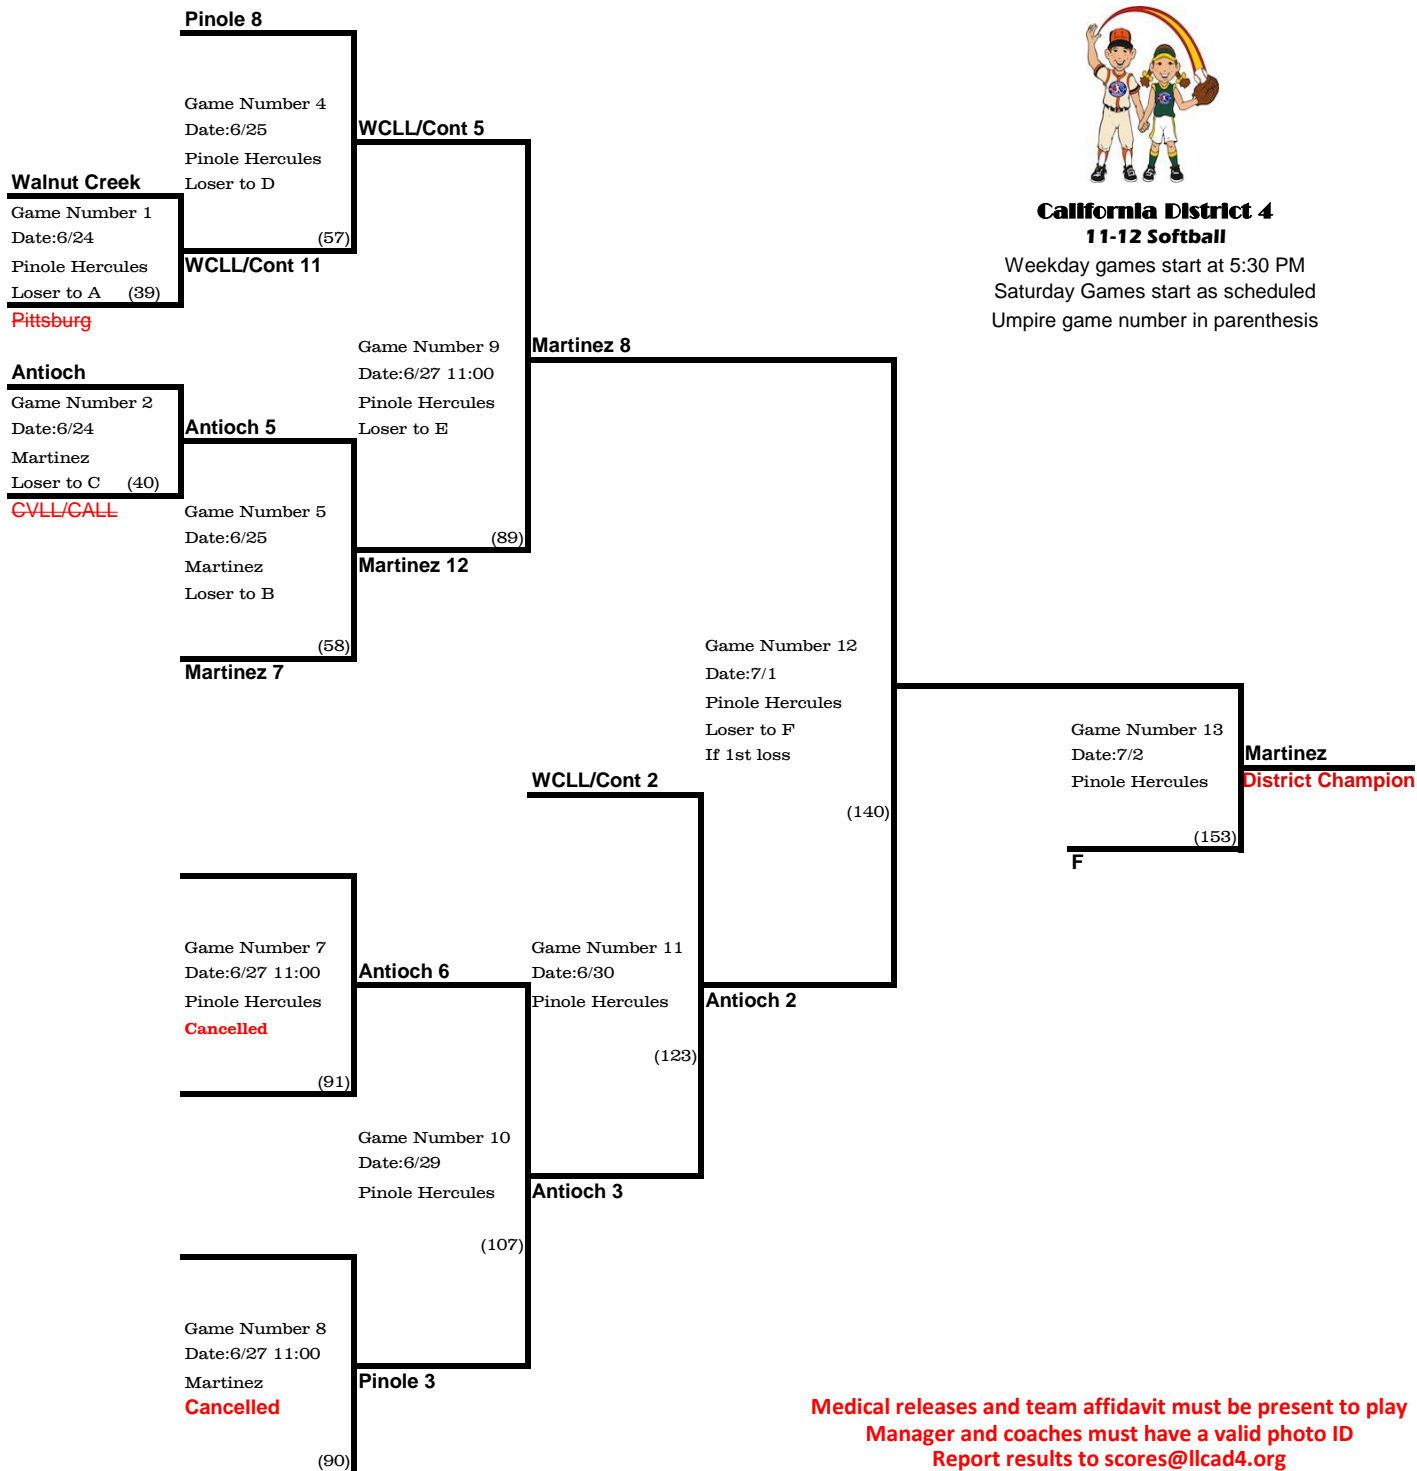

2015 California District 4, International Tournament

California District 4 11-12 Softball

Weekday games start at 5:30 PM
Saturday Games start as scheduled
Umpire game number in parenthesis

Medical releases and team affidavit must be present to play
Manager and coaches must have a valid photo ID
Report results to scores@llcad4.org
Look for results at www.facebook.com/california.district.4
Updated brackets at www.llcad4.org