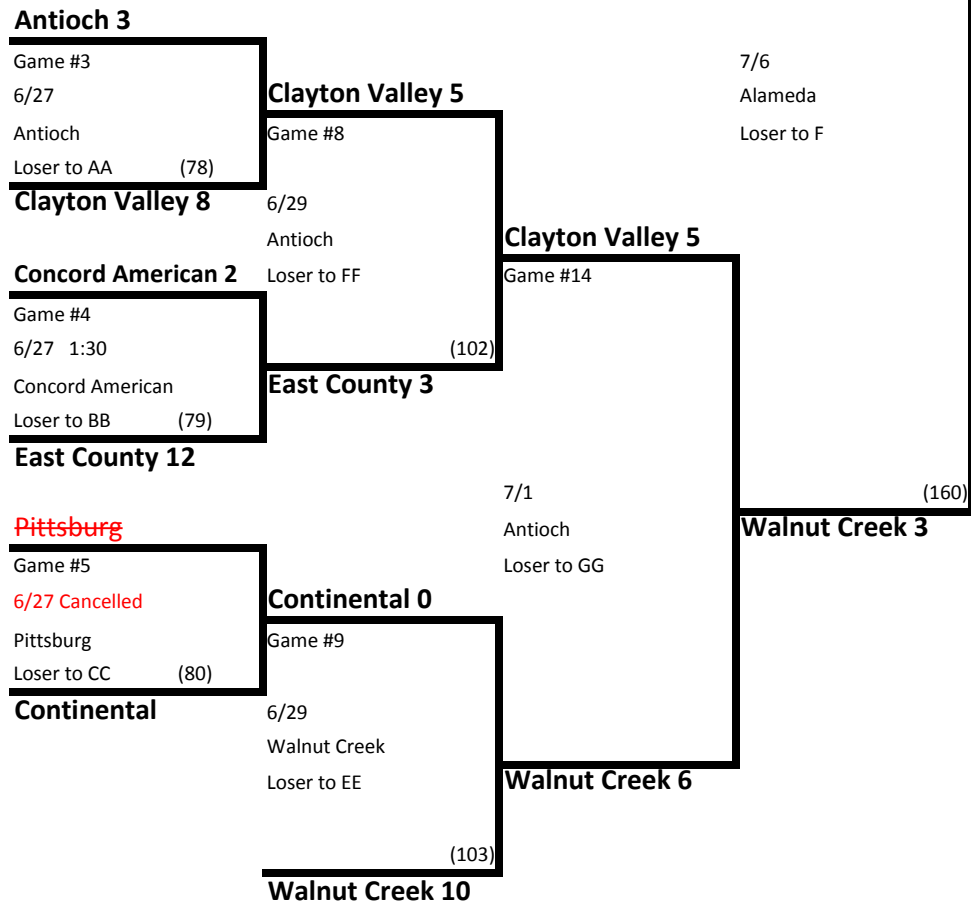

2015 California District 4 International Tournament

Winner Bracket West

California District 4 11-12 Baseball

Weekday games start at 5:30 PM
Saturday Games Start at 11:00 AM unless otherwise noted
Umpire game number in parenthesis

Winner Bracket East

Lafayette
District Championship
Winner to II if needed
7/10
Alameda
Game #24
Loser to I if 1st loss (186)

II
District Championship (If Needed)
Game #25
7/11
Alameda
I District Champion (188)