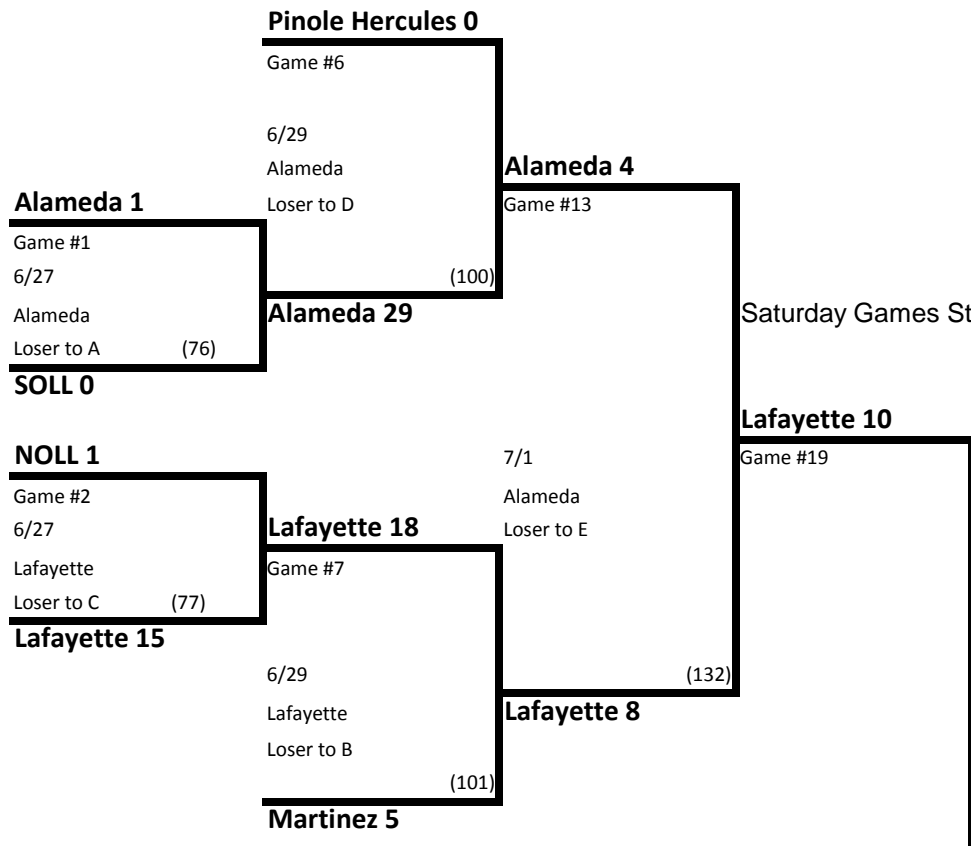

2015 California District 4 International Tournament

Winner Bracket West

California District 4 11-12 Baseball

Weekday games start at 5:30 PM
Saturday Games Start at 11:00 AM unless otherwise noted
Umpire game number in parenthesis

Winner Bracket East

Lafayette
District Championship
Winner to II if needed
7/10
Alameda
Game #24
Loser to I if 1st loss (186)

II
District Championship (If Needed)
Game #25
7/11
Alameda
I District Champion (188)