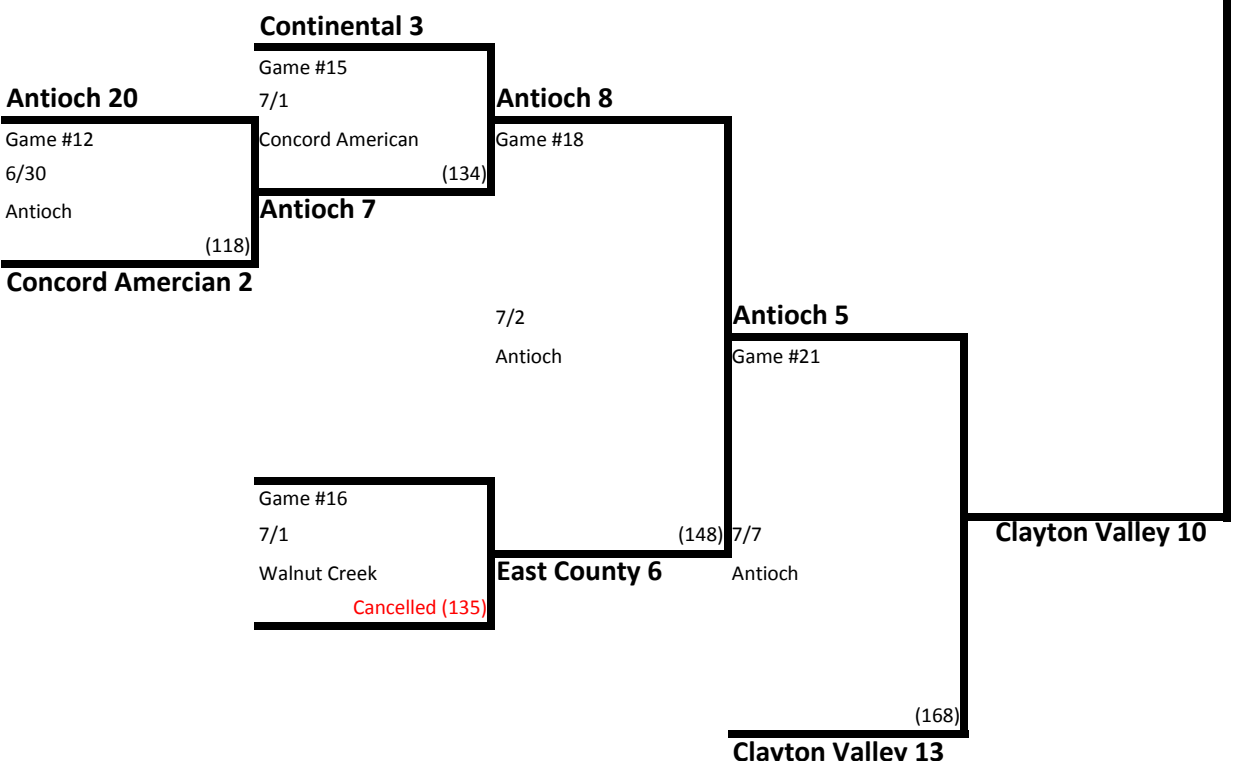

Medical Releases and team rosters must be present to play
Manager and coaches must have valid photo ID
Report results to scores@llcad4.org
Look for results at www.facebook.com/california.district.4
Updated brackets at www.llcad4.org