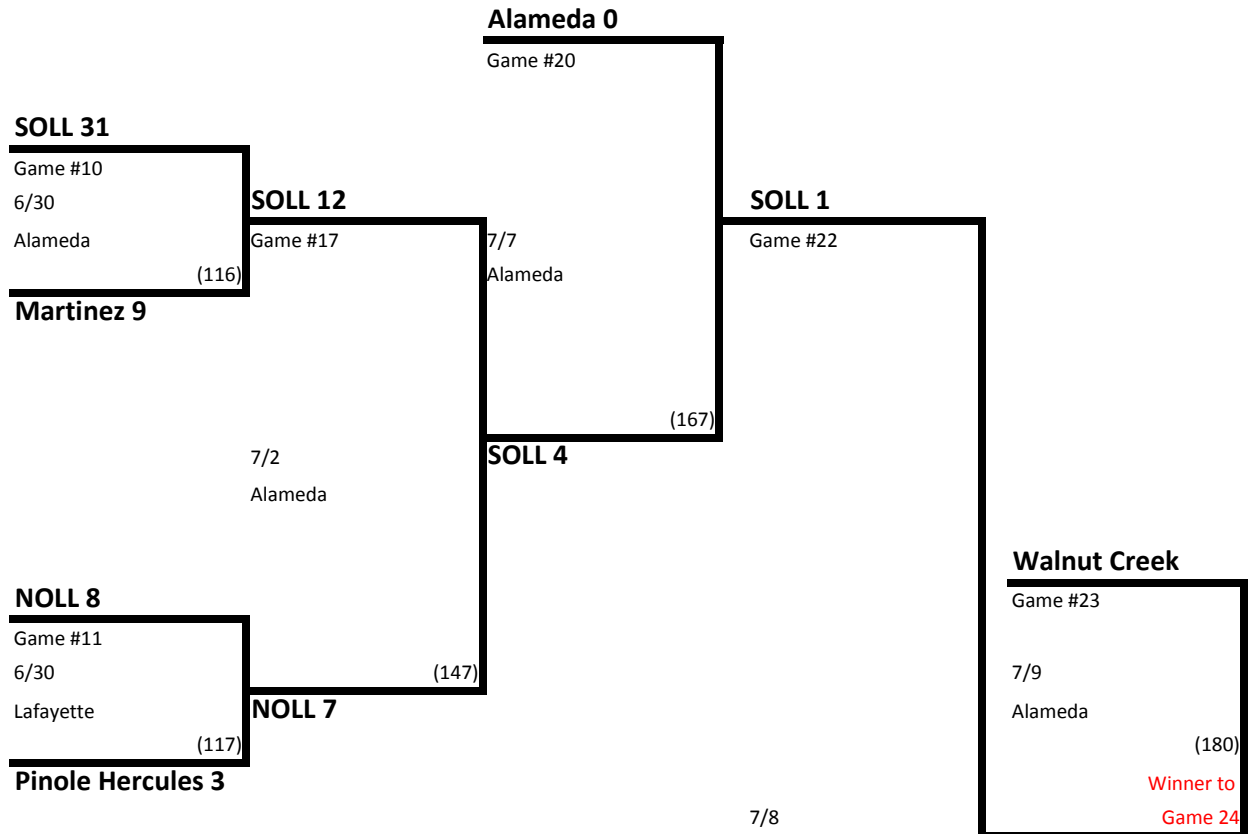

2015 California District 4 International Tournament

Elimination Bracket West

Elimination Bracket East