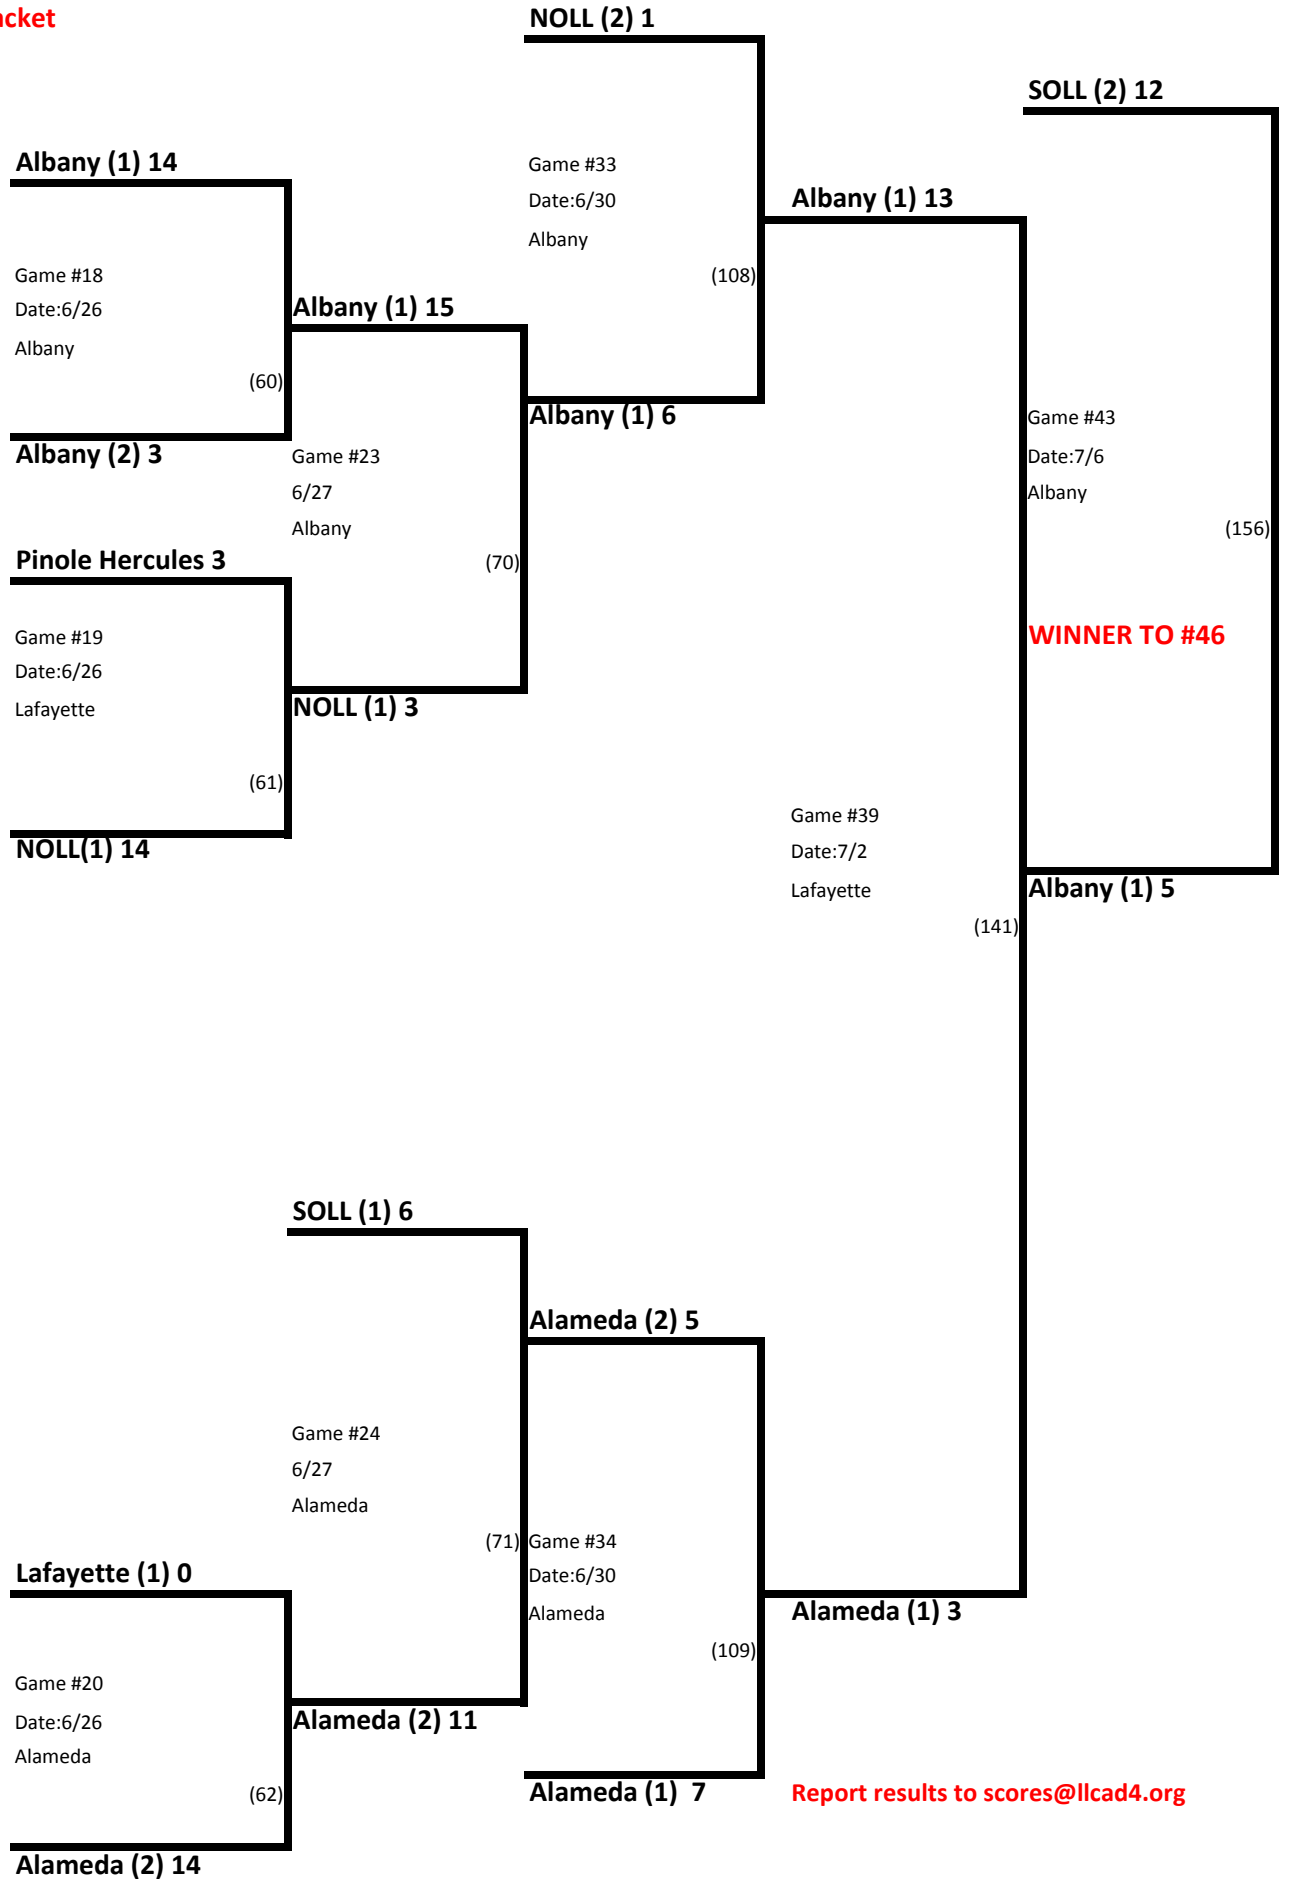

2015 California District 4 International Tournament

WEST Elimination Bracket