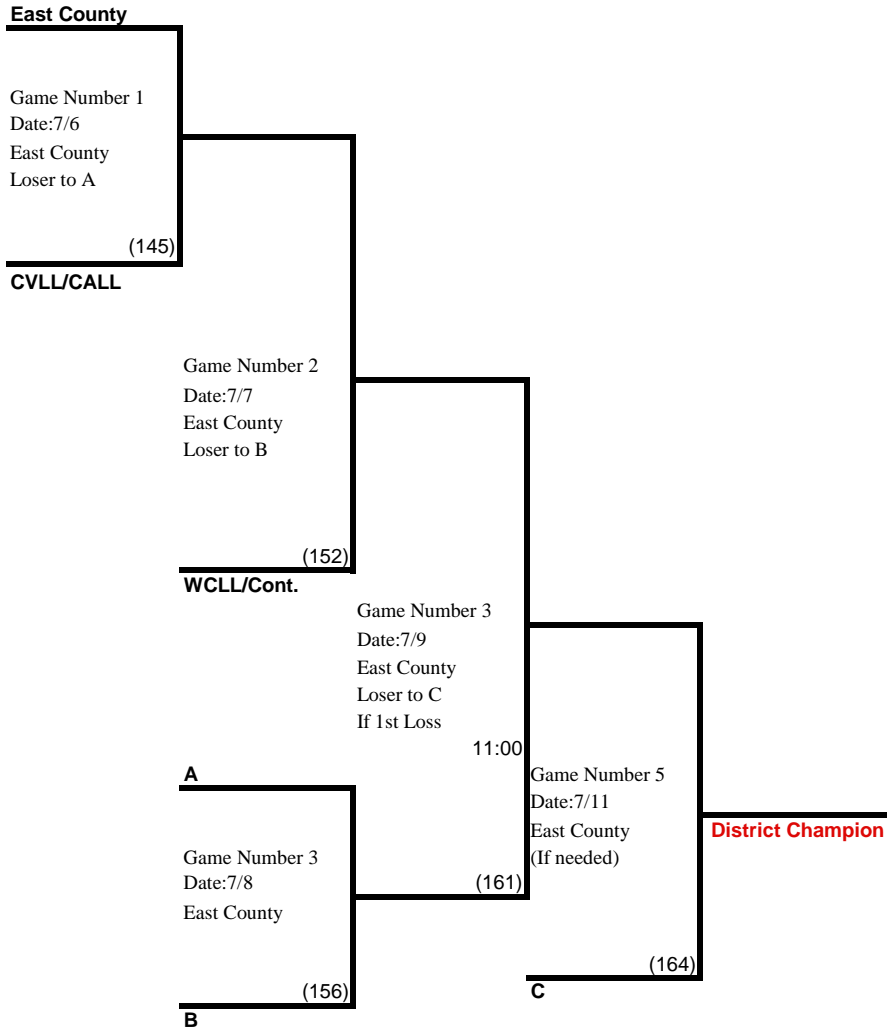

2016 California District 4 International Tournament

California District 4 10-11 Softball

Weekday games start at 5:30 PM
Saturday Games start as scheduled
Umpire game number in parenthesis

Medical releases and team affidavit must be present to play
Manager and coaches must have a valid photo ID
Report results to scores@l1cad4.org
Look for results at www.facebook.com/california.district.4
Updated brackets at www.l1cad4.org