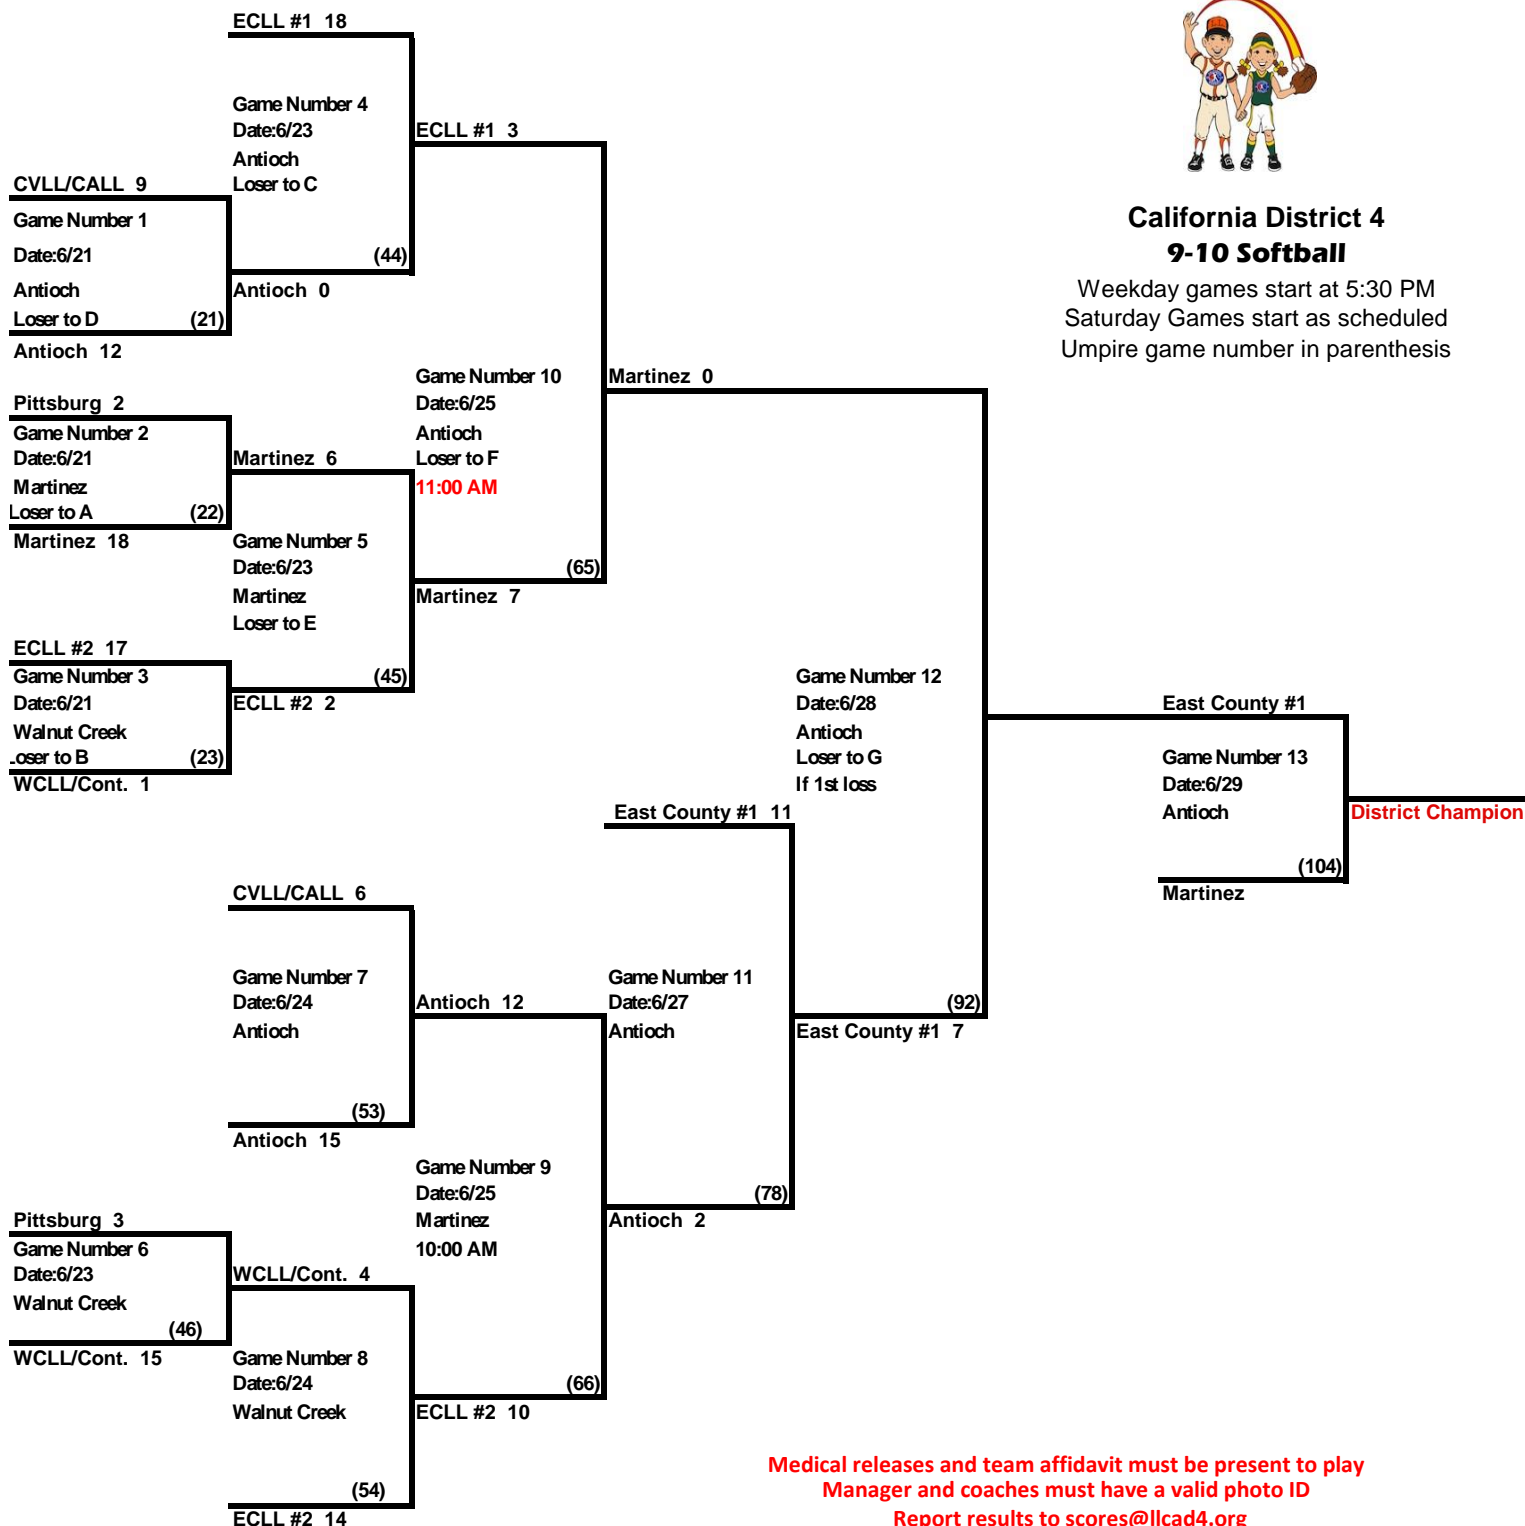

2016 California District 4 International Tournament

California District 4 9-10 Softball

Weekday games start at 5:30 PM
Saturday Games start as scheduled
Umpire game number in parenthesis

Medical releases and team affidavit must be present to play
Manager and coaches must have a valid photo ID
Report results to scores@llcad4.org
Look for results at www.facebook.com/california.district.4
Updated brackets at www.llcad4.org