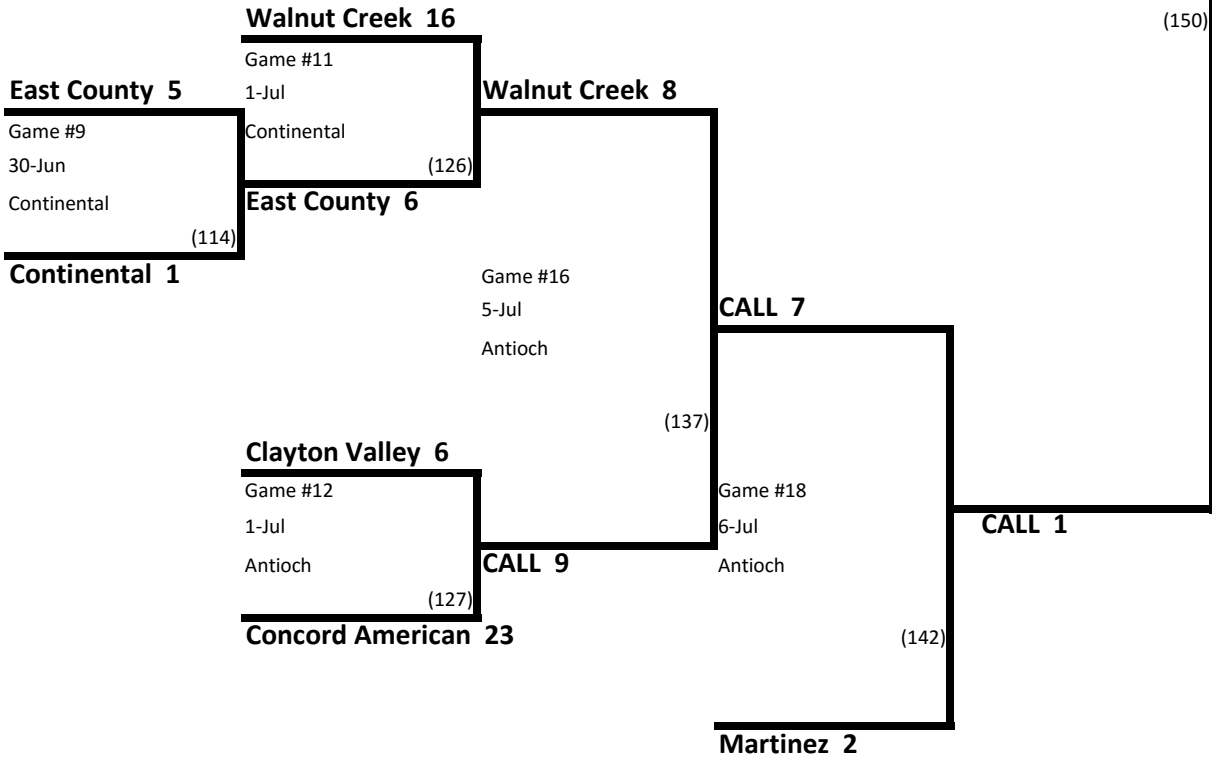

(163)

Alameda

District Champion

2016 California District 4 International Tournament

Elimination Bracket West

Elimination Bracket East

Medical Releases and team rosters must be present to play
Manager and coaches must have valid photo ID
Report results to scores@llcad4.org
Look for results at www.facebook.com/california.district.4
Updated brackets at www.llcad4.org