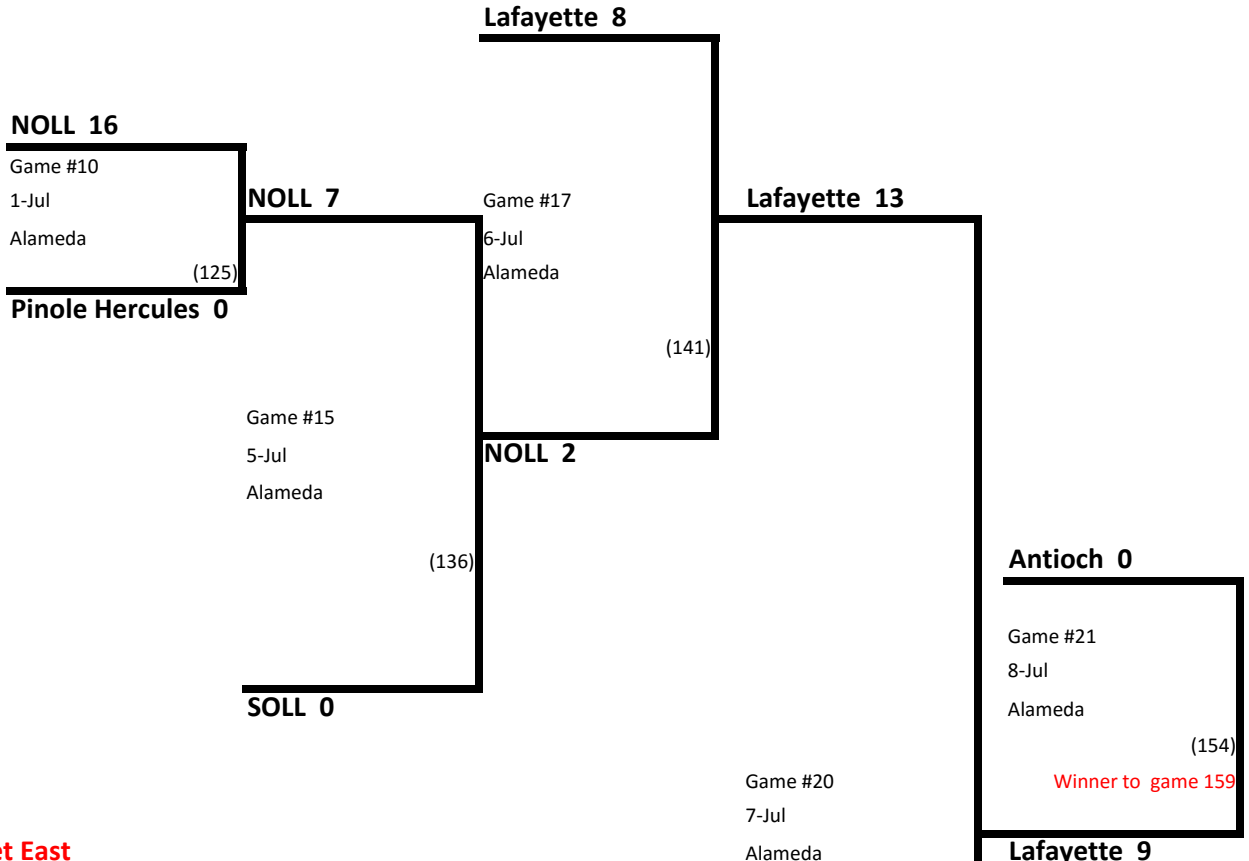

2016 California District 4 International Tournament

Elimination Bracket West

Elimination Bracket East