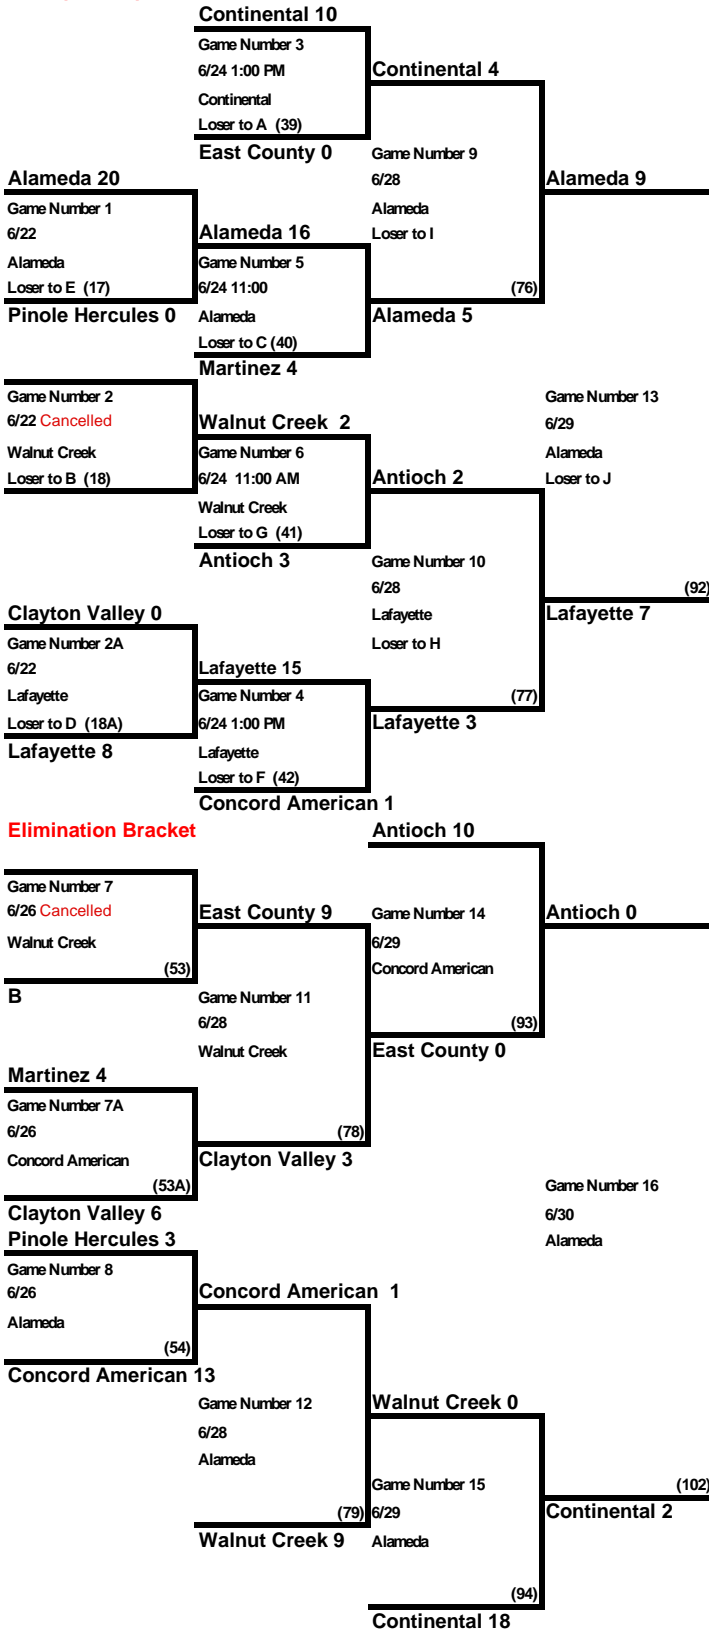

2017 California District 4, International Tournament

Championship Bracket

California District 4

LL Baseball

Weekday games start at 5:30 PM
Saturday Games start as scheduled
Umpire game number in parenthesis