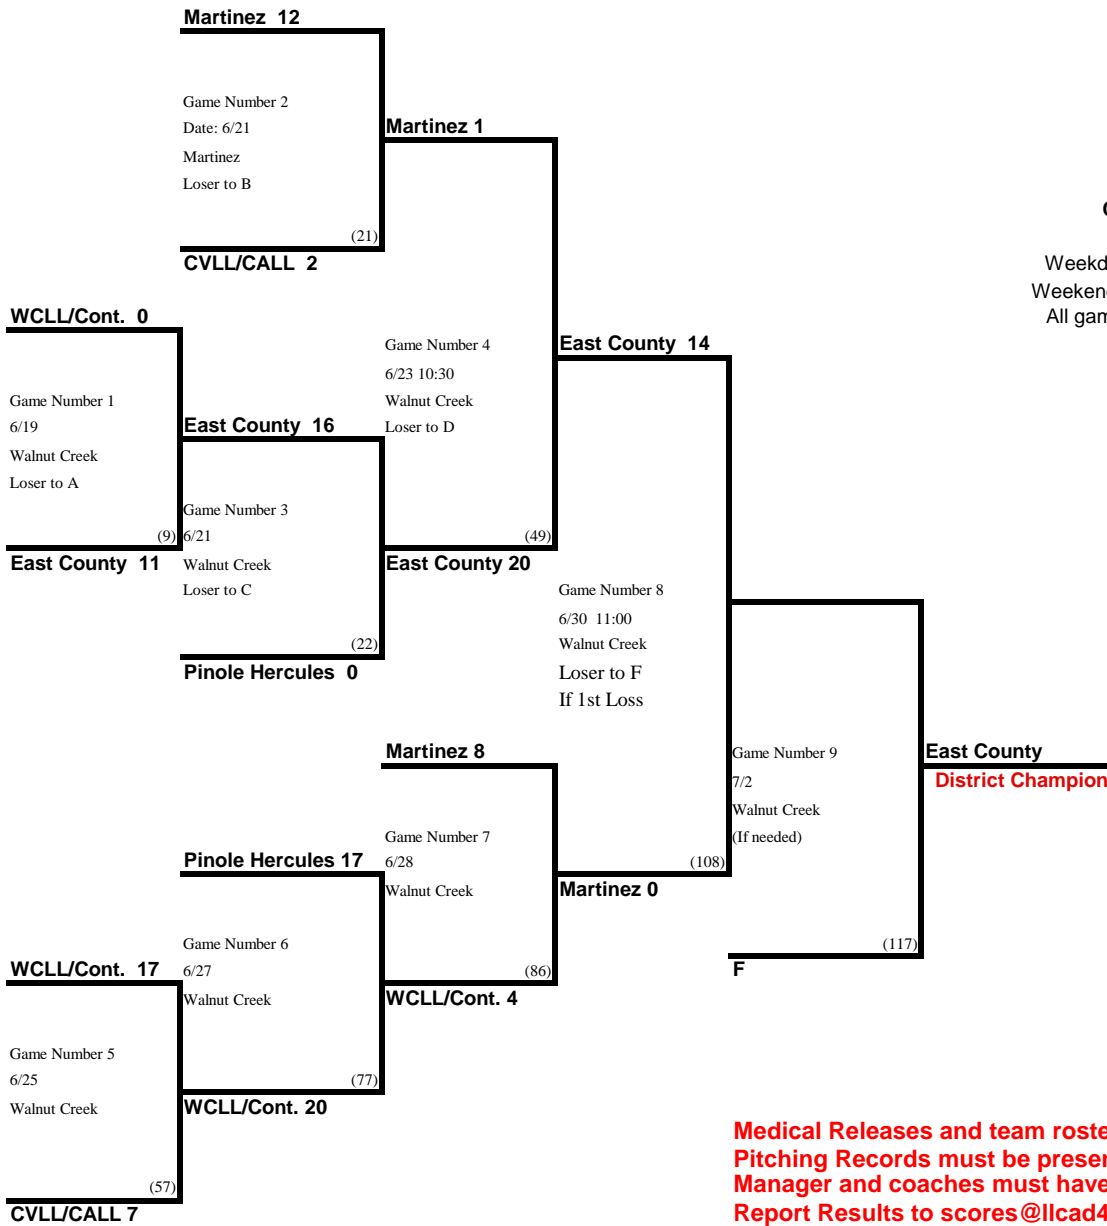

2018 California District 4, International Tournament

California District 4 8-10 Softball

Weekday games start at 5:30 PM
Weekend Games start as scheduled
All games are on Treasure Island

Medical Releases and team rosters must be present to play
Pitching Records must be present to play
Manager and coaches must have valid photo ID
Report Results to scores@llcad4.org