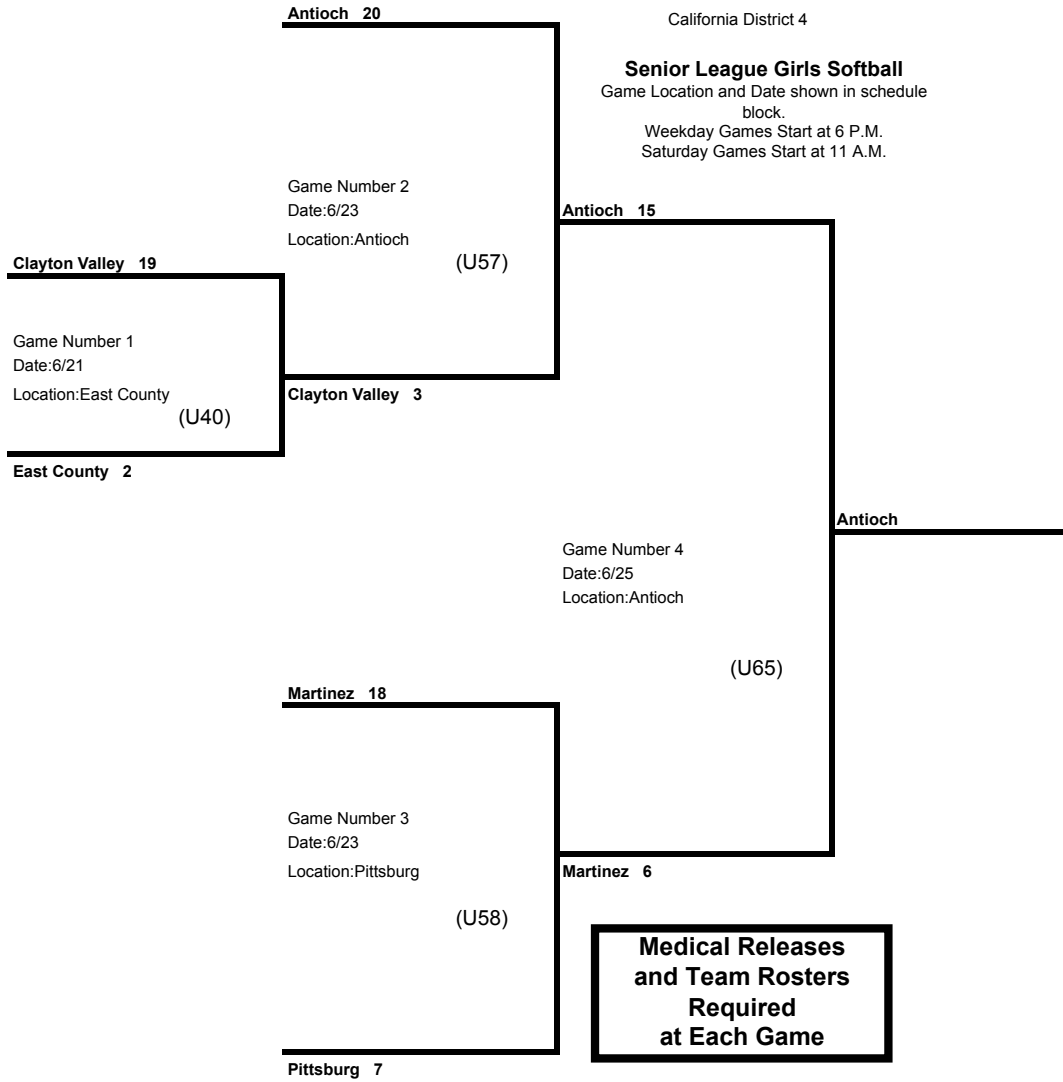

## Senior League Girls Softball

Game Location and Date shown in schedule block.

Weekday Games Start at 6 P.M.

Saturday Games Start at 11 A.M.

**Medical Releases  
and Team Rosters  
Required  
at Each Game**