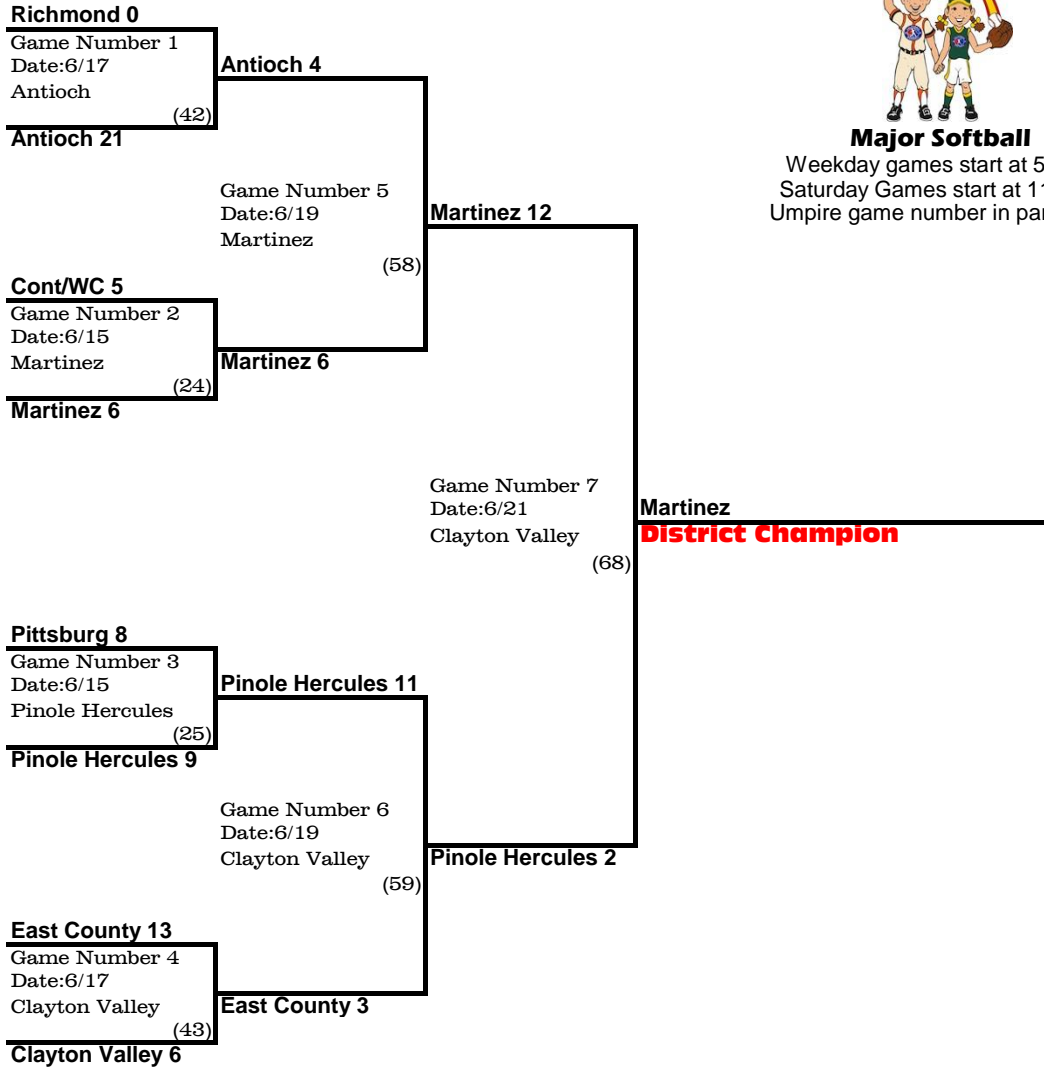

2013 California District 4 Tournament of Champions

www.lcad4.org

Major Softball

Weekday games start at 5:30 PM
 Saturday Games start at 11:00 AM
 Umpire game number in parenthesis

Medical Releases and team rosters must be present to play
 Pitching Records must be present to play
 Manager and coaches must have valid photo ID
 Report Results to scores@lcad4.org