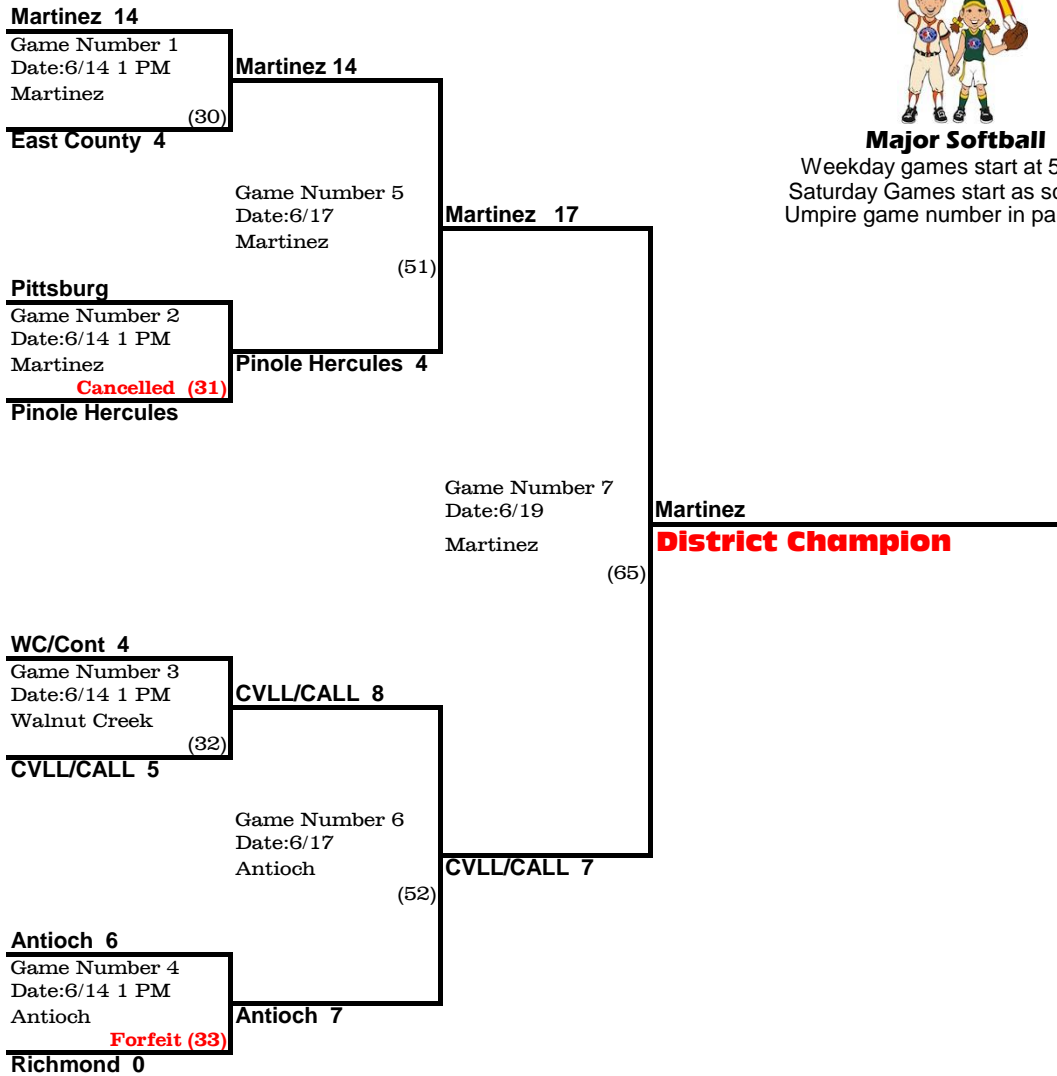

2014 California District 4, Tournament of Champions

Major Softball

Weekday games start at 5:30 PM
 Saturday Games start as scheduled
 Umpire game number in parenthesis

Medical Releases and team rosters must be present to play
Manager and coaches must have valid photo ID
Report results to scores@llcad4.org
Look for results at www.facebook.com/california.district.4
Updated brackets at www.llcad4.org