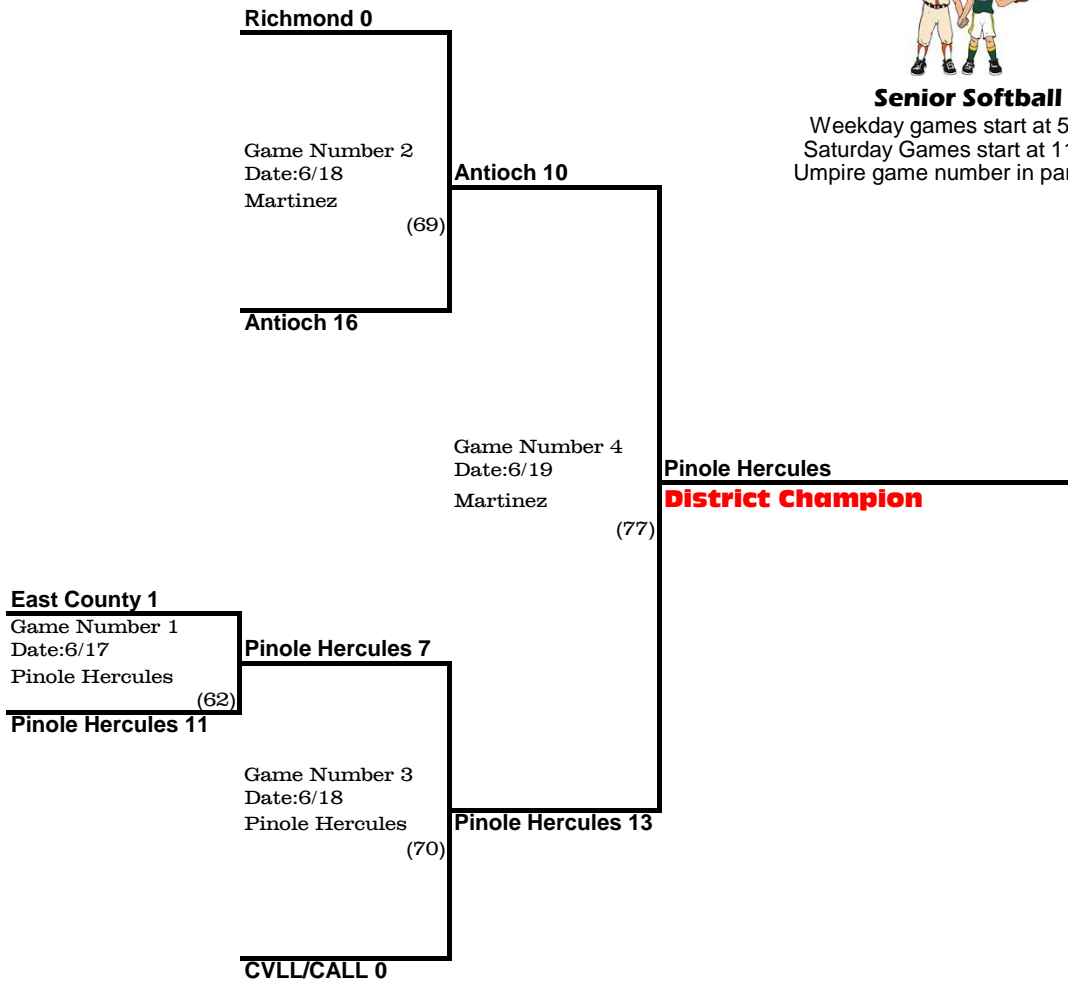

2015 California District 4, Tournament of Champions

Senior Softball

Weekday games start at 5:30 PM
 Saturday Games start at 11:00 AM
 Umpire game number in parenthesis

Medical Releases and team rosters must be present to play
Pitching Records must be present to play
Manager and coaches must have valid photo ID
Report Results to scores@llcad4.org
Follow us on facebook: Little League California District 4