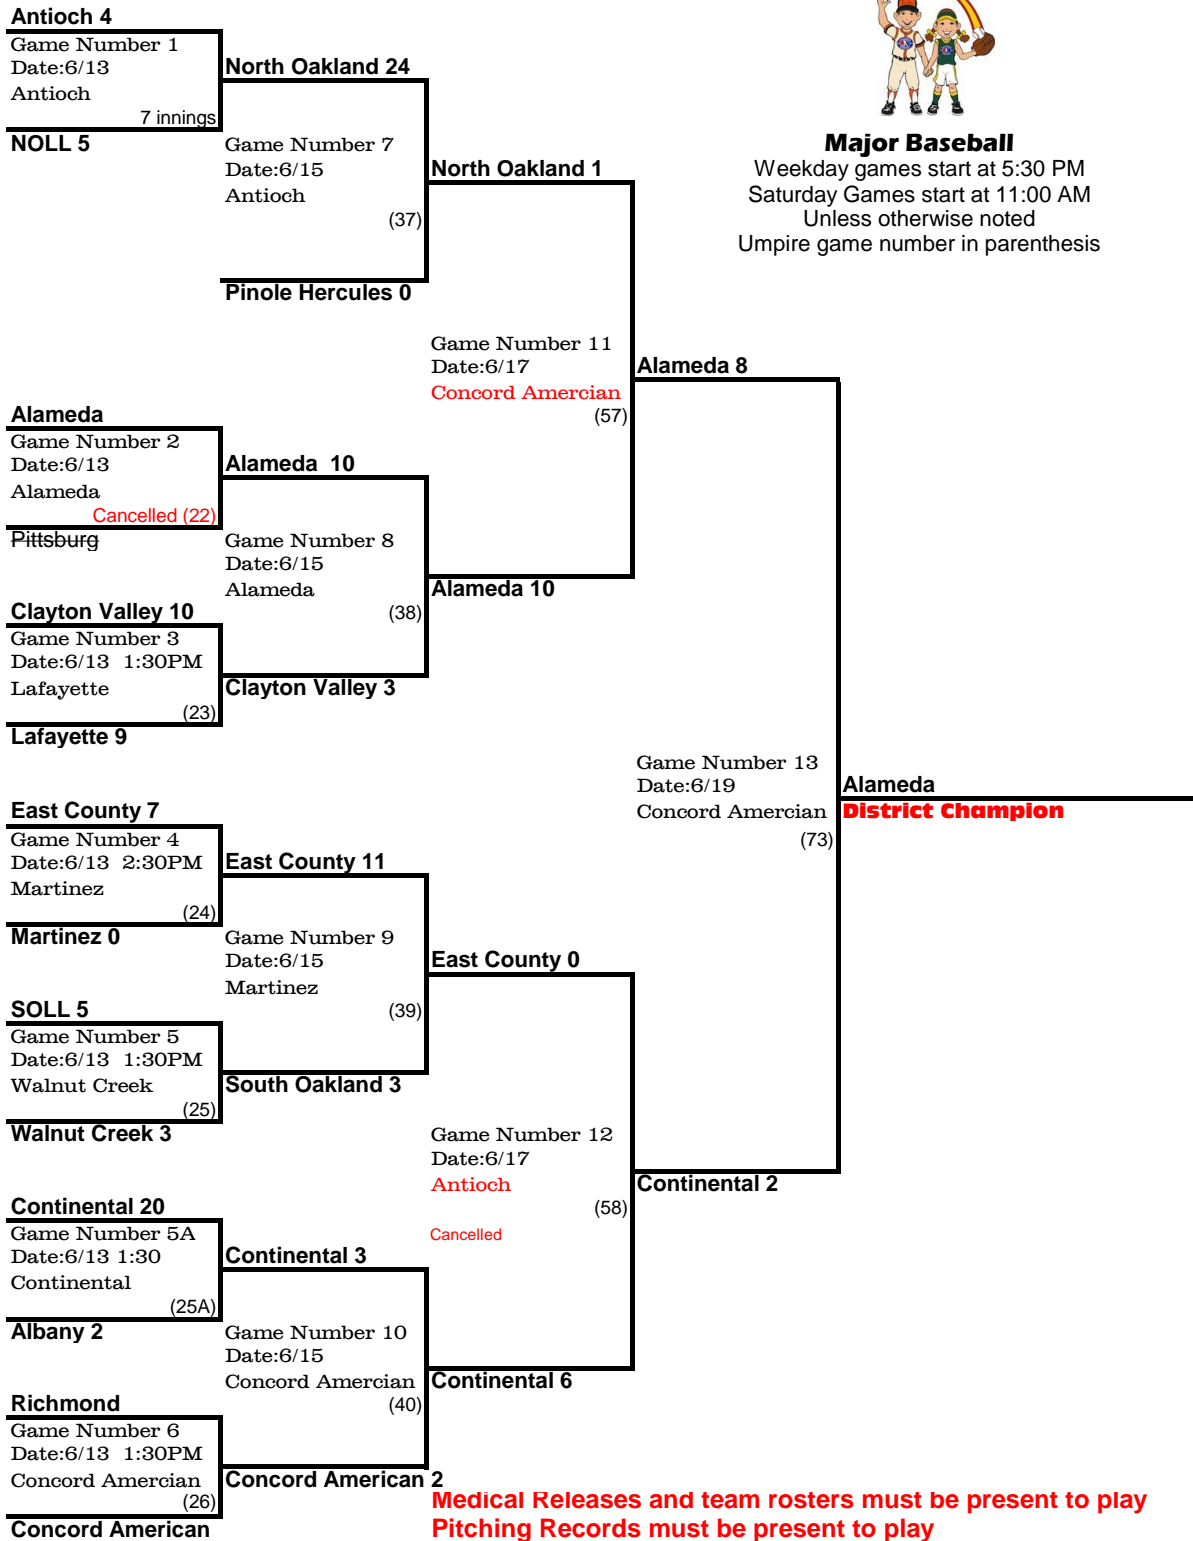

2015 California District 4, Tournament of Champions

Major Baseball

Weekday games start at 5:30 PM
 Saturday Games start at 11:00 AM
 Unless otherwise noted
 Umpire game number in parenthesis

Medical Releases and team rosters must be present to play
 Pitching Records must be present to play
 Manager and coaches must have valid photo ID
 Report Results to scores@llcad4.org
 Follow us on facebook:Little League California District 4