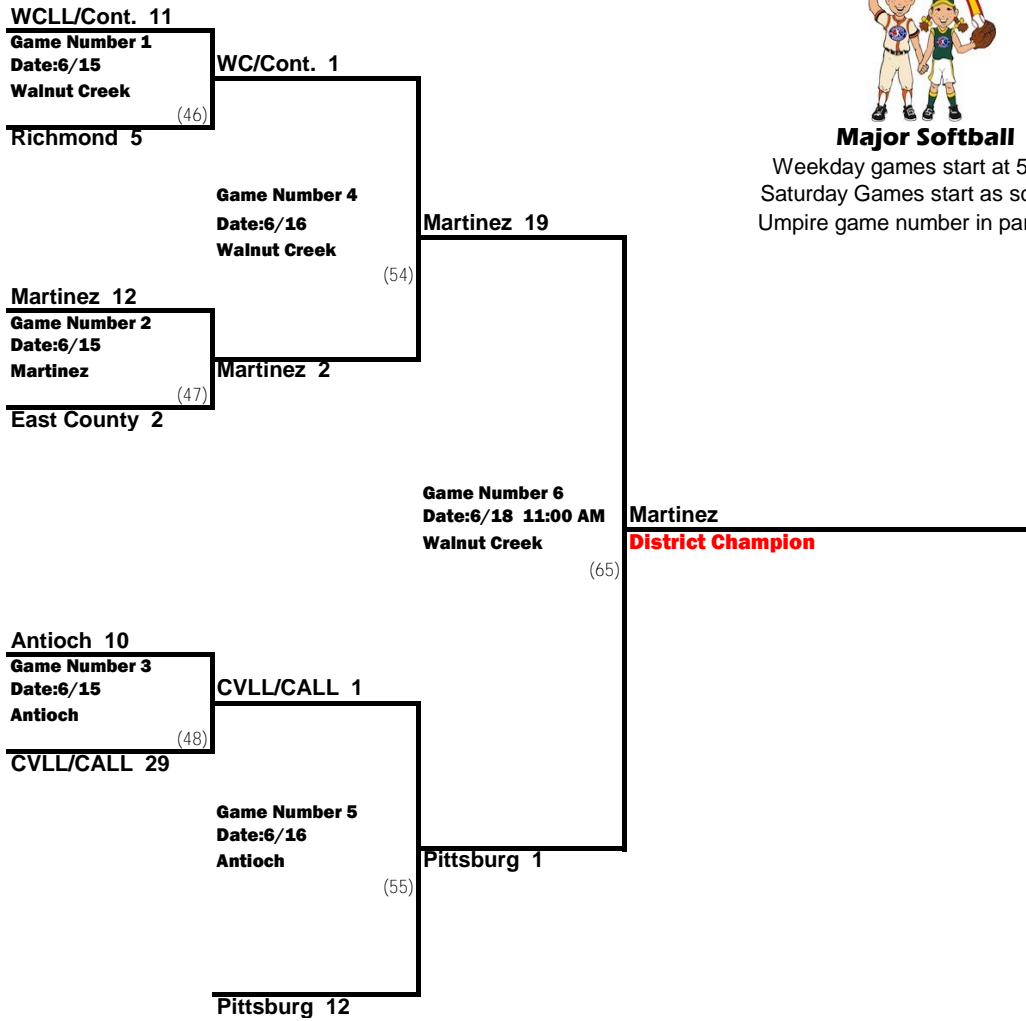

2016 California District 4 Tournament of Champions

Major Softball

Weekday games start at 5:30 PM
Saturday Games start as scheduled
Umpire game number in parenthesis

Medical Releases and team rosters must be present to play.
Pitching Records must be present to play. (form available at llcad4.org)
Report Results to scores@llcad4.org
Go to llcad4.org for latest information
or on facebook at California Little League District 4