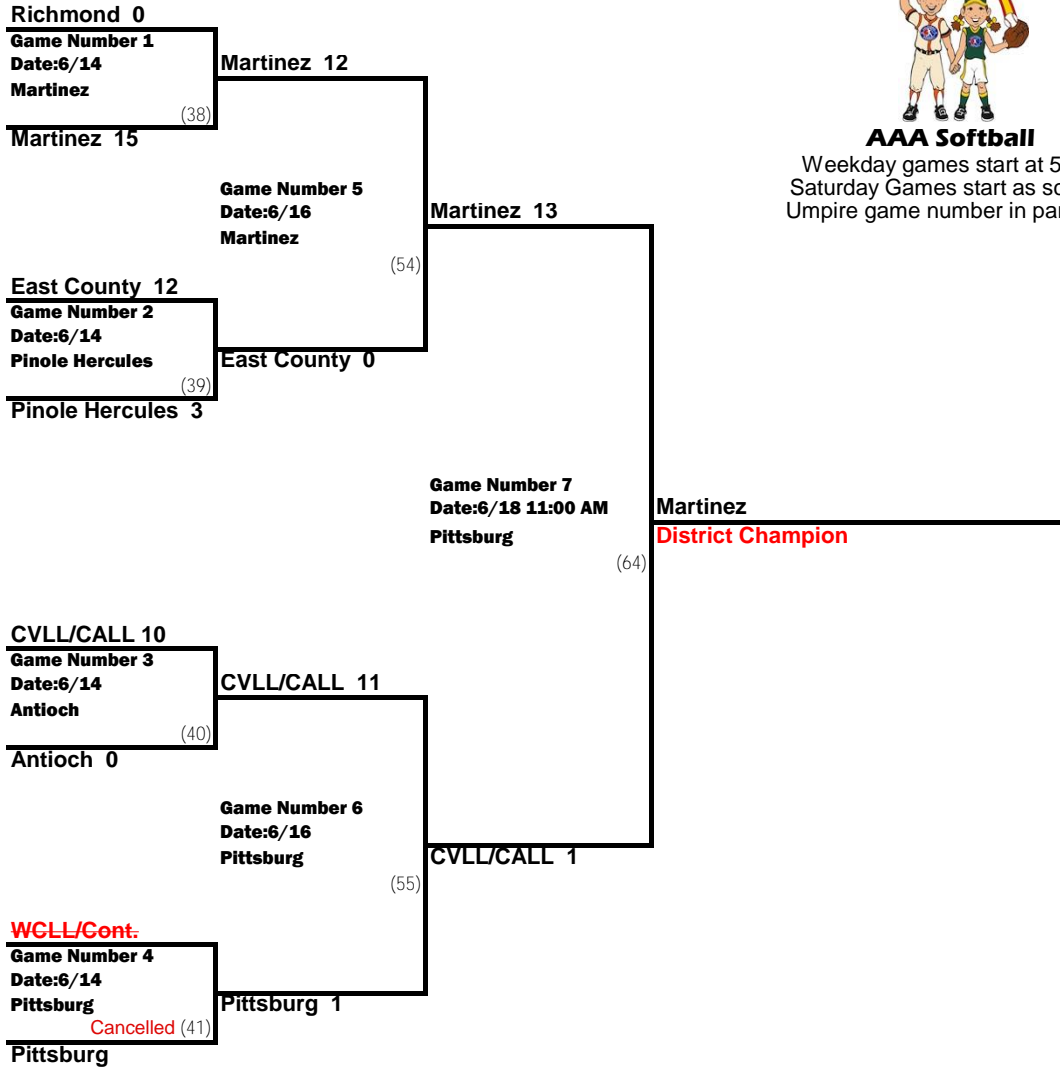

2016 California District 4 Tournament of Champions

AAA Softball

Weekday games start at 5:30 PM
Saturday Games start as scheduled
Umpire game number in parenthesis

Medical Releases and team rosters must be present to play.
Pitching Records must be present to play. (form available at llcad4.org)
Report Results to scores@llcad4.org
Go to llcad4.org for latest information
or on facebook at California Little League District 4