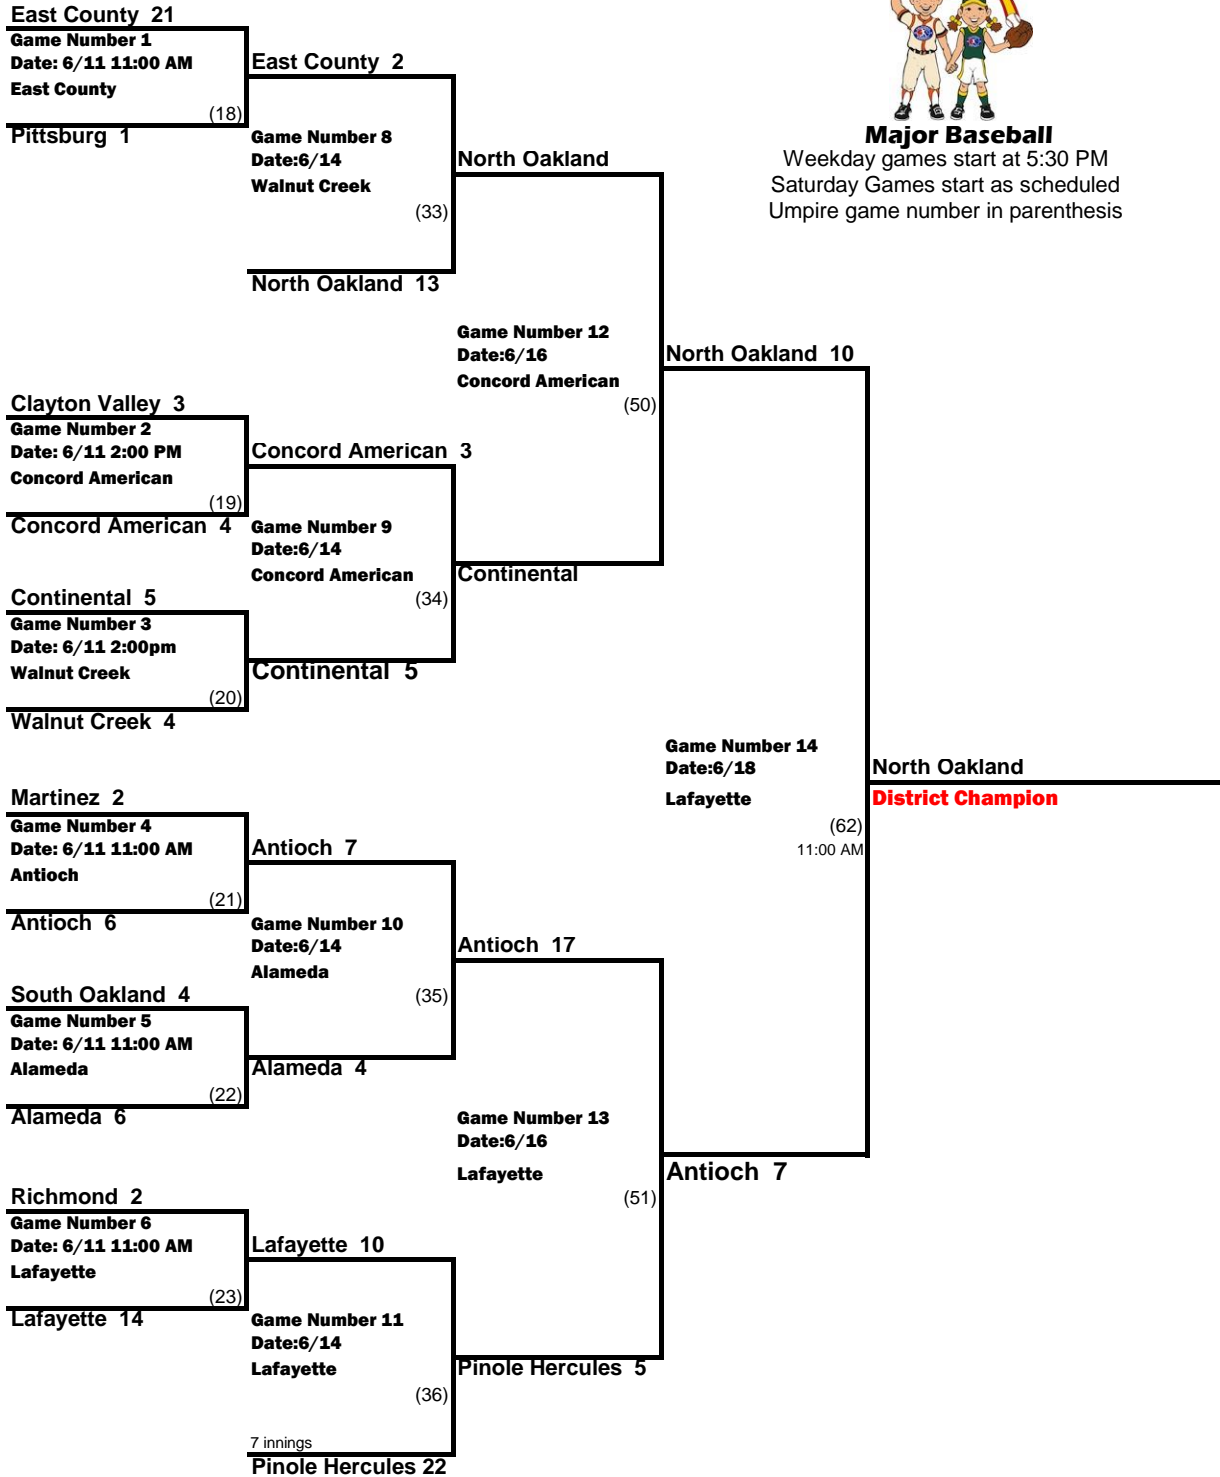

2016 California District 4 Tournament of Champions

Major Baseball

Weekday games start at 5:30 PM
Saturday Games start as scheduled
Umpire game number in parenthesis

Medical Releases and team rosters must be present to play.
Pitching Records must be present to play. (form available at llcad4.org)
Report Results to scores@llcad4.org
Go to llcad4.org for latest information
or on facebook at California Little League District 4