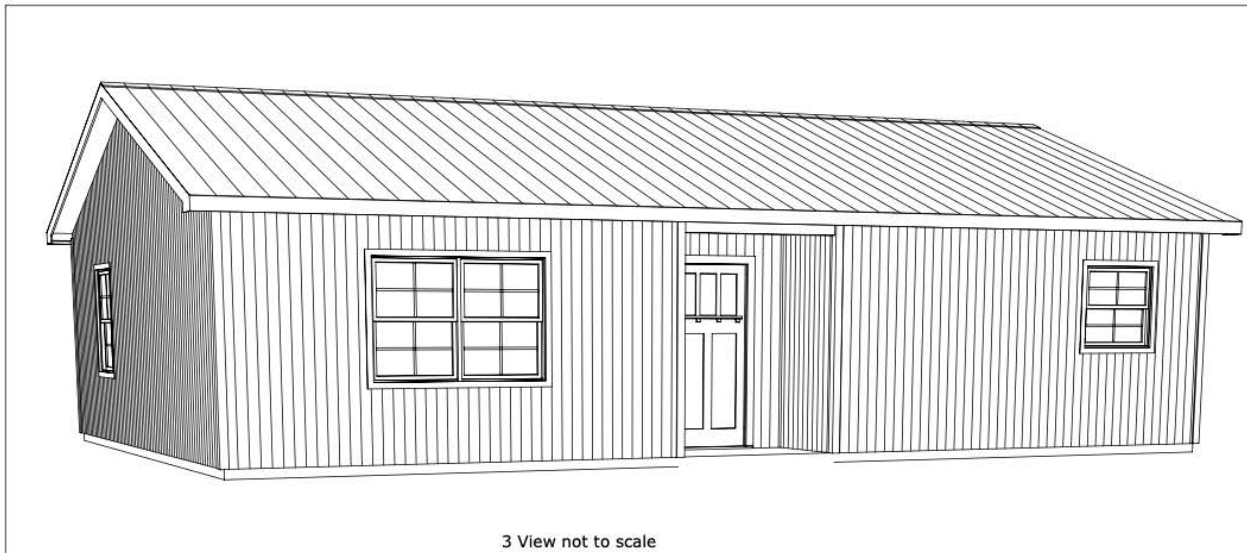

ALL CEILINGS 8 FT

Living Area	964 sf
Porch	24 sf
Total Under Roof	988 sf

BUILD IT YOURSELF KIT #19

BASIC SHELL PRICE \$12,900.00*

- 26X38X8 SHELL
- 13X4 INDENT PORCH WITH SOFFIT
- 2 - 3' HOUSE DOORS
- 5 - 3X4 VINYL WINDOWS
- 1 - 3X3 VINYL WINDOW
- TRUSSES AT 2' ON CENTER
- STUDS AT 16" ON CENTER
- HOUSE WRAP
- 131' OF INTERIOR FRAMING
- SOFFIT AND FASCIA OVERHANG ON ROOF
- 40YR WARRANTY 29 GAUGE METAL - 20 COLORS TO CHOOSE FROM