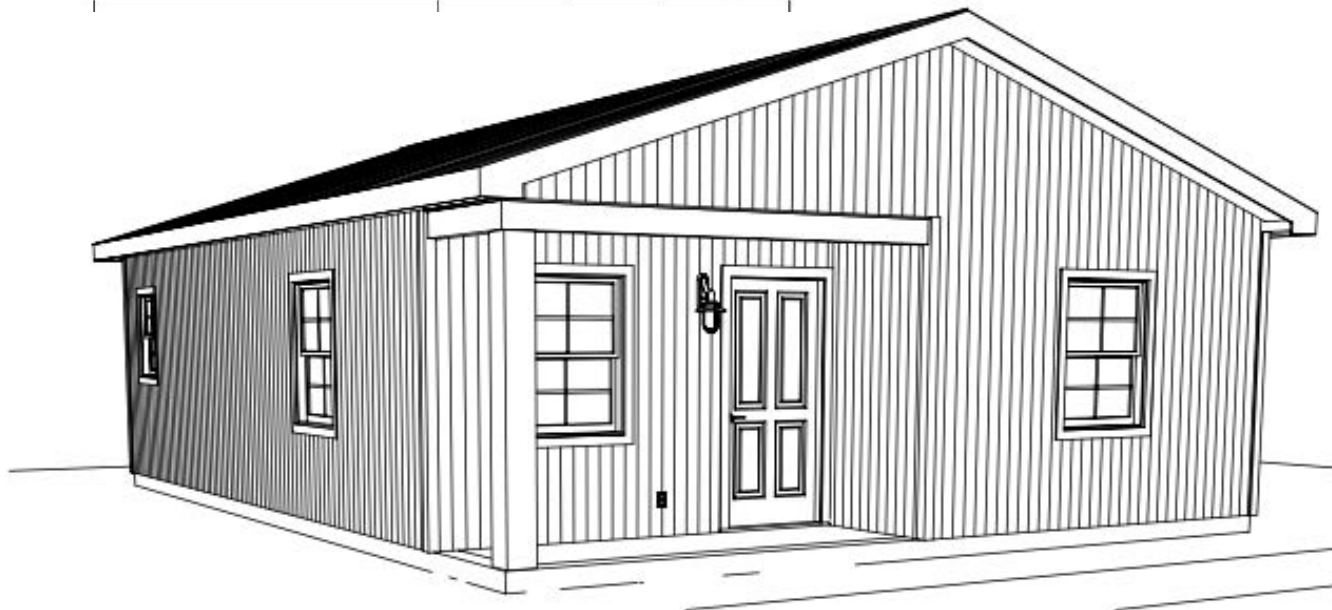

Living Area	721 sf
Porch	47 sf
Total Under Roof	768 sf

BUILD IT YOURSELF KIT #18L

BASIC SHELL PRICE \$10,000.00*

- 24X32X8 SHELL
- 4X12 INDENT PORCH
- 2 - 3' HOUSE DOOR
- 4 - 3X4 VINYL WINDOWS
- 1 - 2X3 VINYL WINDOW
- TRUSSES AT 2' ON CENTER
- STUDS AT 16" ON CENTER
- HOUSE WRAP
- 83' OF INTERIOR FRAMING
- SOFFIT AND FASCIA OVERHANG ON ROOF
- 40YR WARRANTY 29 GAUGE METAL - 20 COLORS TO CHOOSE FROM

ADD \$2,300.00 MORE TO UPGRADE TO OSB AND PREMIUM BOARD AND BATTEN

SIDING WE CAN DELIVER UP TO 5 HOURS FROM POCAHONTAS ARKANSAS

*PLUS TAX AND DELIVERY

ADDITIONAL FEES AND SURCHARGES MAY APPLY. PRICES ARE SUBJECT TO CHANGE WITHOUT NOTICE