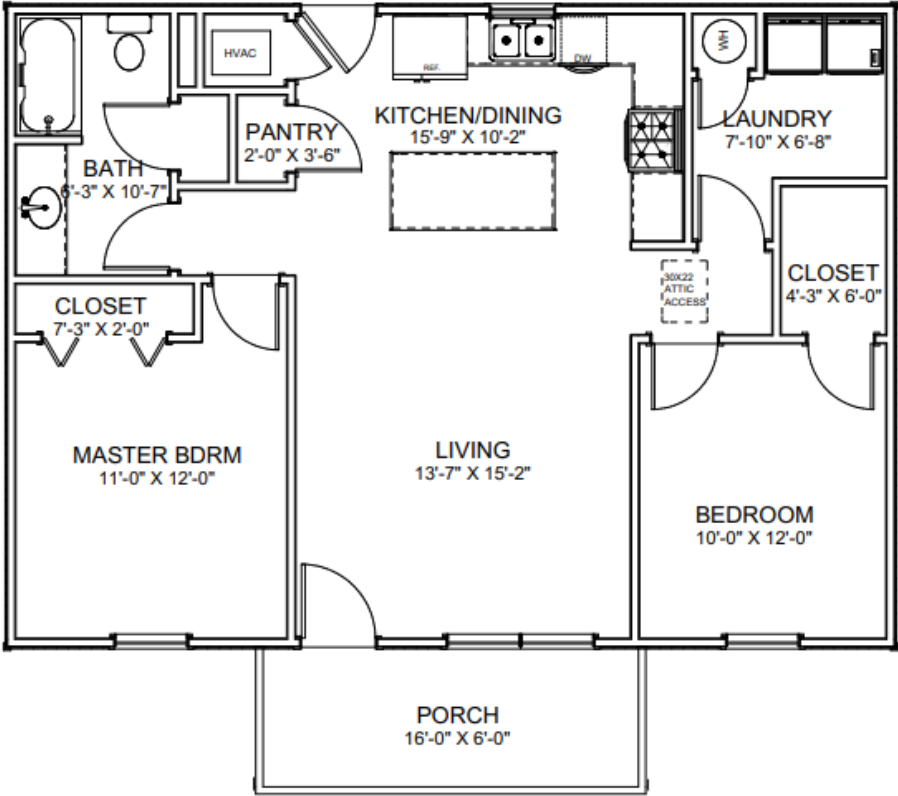

HOUSE KIT #17D/ 1030 SQ FT

Living Area	936 sf
Porch	94 sf
Total Under Roof	1030 sf

BUILD IT YOURSELF KIT #17D

BASIC SHELL PRICE: \$13,400*

- 26X36X8 BASIC SHELL
- 6X16 GABLE STYLE PORCH
- 2 - 3X5 VINYL WINDOWS
- 1 - 2'8"X3' VINYL WINDOW
- 1 - 6'X'5 VINYL WINDOW
- TRUSSES AT 2' ON CENTER
- STUDS AT 16" ON CENTER
- HOUSE WRAP
- 144' OF INTERIOR FRAMING
- SOFFIT AND FASCIA OVERHANG ON ROOF
- 40 YR WARRANTY 29 GAUGE METAL - 20 COLORS AVAILABLE