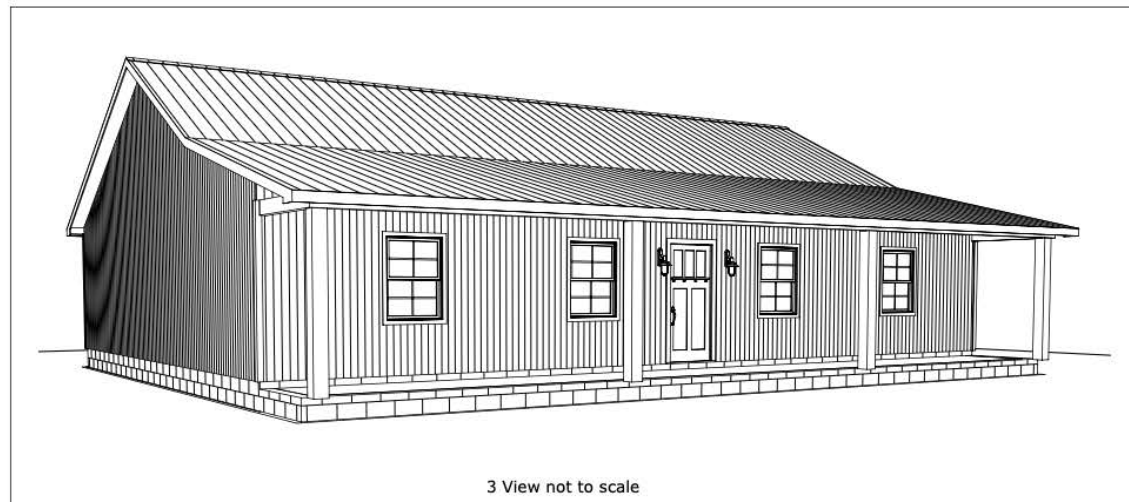

8 ft Ceilings Unless Noted

Living Area	1800 sf
Porch	300 sf
Total Under Roof	2100 sf

BUILD IT YOURSELF KIT #12

BASIC SHELL PRICE: \$27,300*

- 36X50X8 BASIC SHELL
- 6X50 RANCH STYLE PORCH WITH SOFFIT
- 2 - 3' HOUSE DOORS
- 6 - 3X4 VINYL WINDOWS
- 1 - 2'8"X3' VINYL WINDOW
- TRUSSES AT 2' ON CENTER
- STUDS AT 16" ON CENTER
- HOUSE WRAP
- 200' OF INTERIOR FRAMING
- SOFFIT AND FASCIA OVERHANG ON ROOF
- 40 YR WARRANTY 29 GAUGE METAL - 20 COLORS AVAILABLE