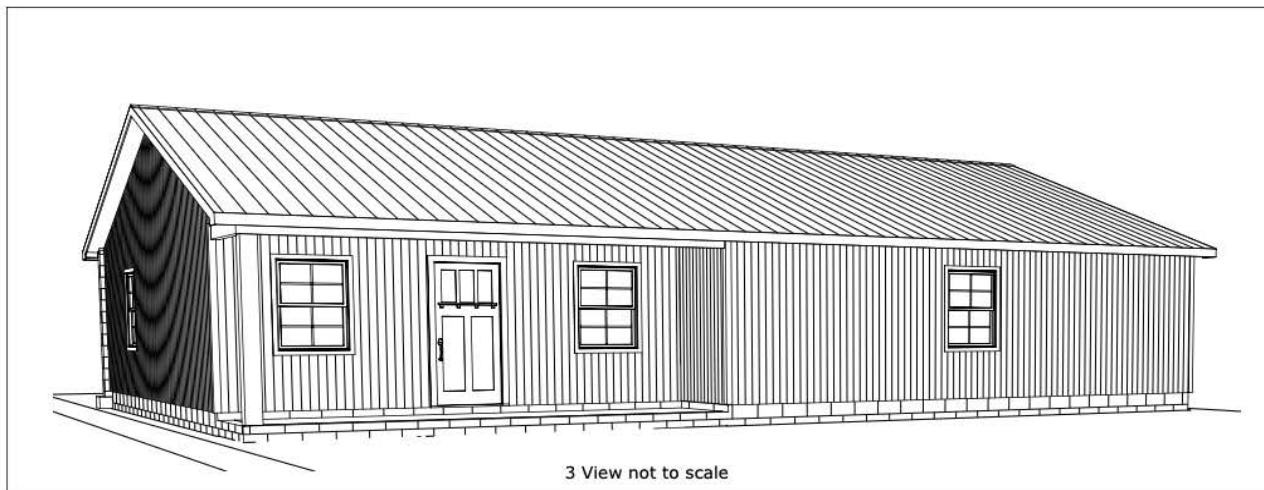

CEILINGS 8 FT UNLESS NOTED

Living Area	1693 sf
Porch	107 sf
Total Under Roof	1800 sf

## **BUILD IT YOURSELF KIT #11**

BASIC SHELL PRICE \$23,400.00 \*

- 36X50X8 SHELL
- 5X21 INDENT PORCH WITH SOFFIT
- 2 - 3' HOUSE DOORS
- 6 - 3X4 VINYL WINDOWS
- 1 - 2'8"X3' VINYL WINDOW
- TRUSSES AT 2' ON CENTER
- STUDS AT 16" ON CENTER
- HOUSE WRAP
- 180' OF INTERIOR FRAMING
- SOFFIT AND FASCIA OVERHANG ON ROOF
- 40YR WARRANTY 29 GAUGE METAL - 20 COLORS TO CHOOSE FROM