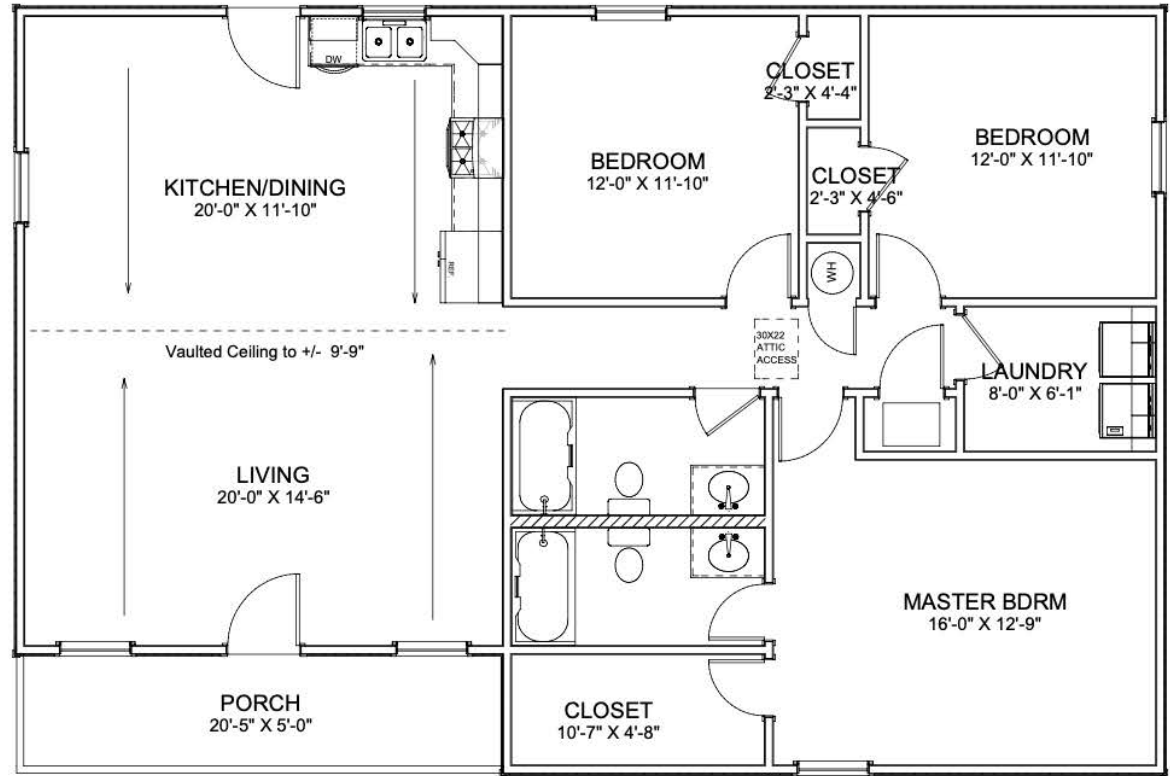

3 Views not to scale

CEILINGS 8 FT UNLESS NOTED

Living Area	1434 sf
Porch	102 sf
Total Under Roof	1536 sf

BUILD IT YOURSELF KIT #7

BASIC SHELL PRICE: \$19,975*

- 32X48X8 BASIC SHELL
- 5X20 INDENT PORCH WITH SOFFIT
- 2 - 3' HOUSE DOORS
- 6 - 3X4 VINYL WINDOWS
- 1 - 2'8X3' VINYL WINDOW
- TRUSSES AT 2' ON CENTER
- STUDS AT 16" ON CENTER
- HOUSE WRAP
- 144' OF INTERIOR FRAMING
- SOFFIT AND FASCIA OVERHANG ON ROOF
- 40 YR WARRANTY 29 GAUGE METAL - 20 COLORS AVAILABLE