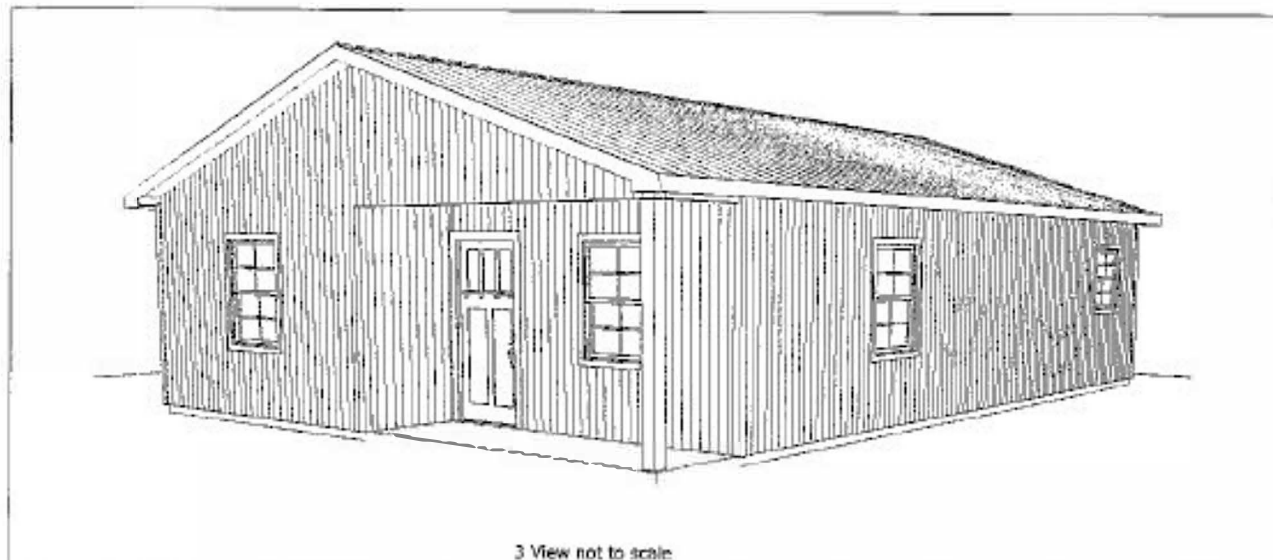

ALL CEILINGS 8 FT

Living Area	935 sf
Porches	53 sf
Total Under Roof	988 sf

BUILD IT YOURSELF KIT #19B

BASIC SHELL PRICE \$12,900.00*

- 26X38X8 SHELL
- 13X4 INDENT PORCH WITH SOFFIT
- 2 - 3' HOUSE DOORS
- 5 - 3X4 VINYL WINDOWS
- 1 - 3X3 VINYL WINDOW
- TRUSSES AT 2' ON CENTER
- STUDS AT 16" ON CENTER
- HOUSE WRAP
- 127' OF INTERIOR FRAMING
- SOFFIT AND FASCIA OVERHANG ON ROOF
- 40YR WARRANTY 29 GAUGE METAL - 19 COLORS AVAILAIBLE

ADD \$3,000.00 MORE TO UPGRADE TO OSB AND PREMIUM BOARD AND BATTEN SIDING

WE CAN DELIVER UP TO 5 HOURS FROM POCAHONTAS ARKANSAS

*PLUS TAX AND DELIVERY

ADDITIONAL FEES AND SURCHARGES MAY APPLY. PRICES ARE SUBJECT TO CHANGE WITHOUT NOTICE