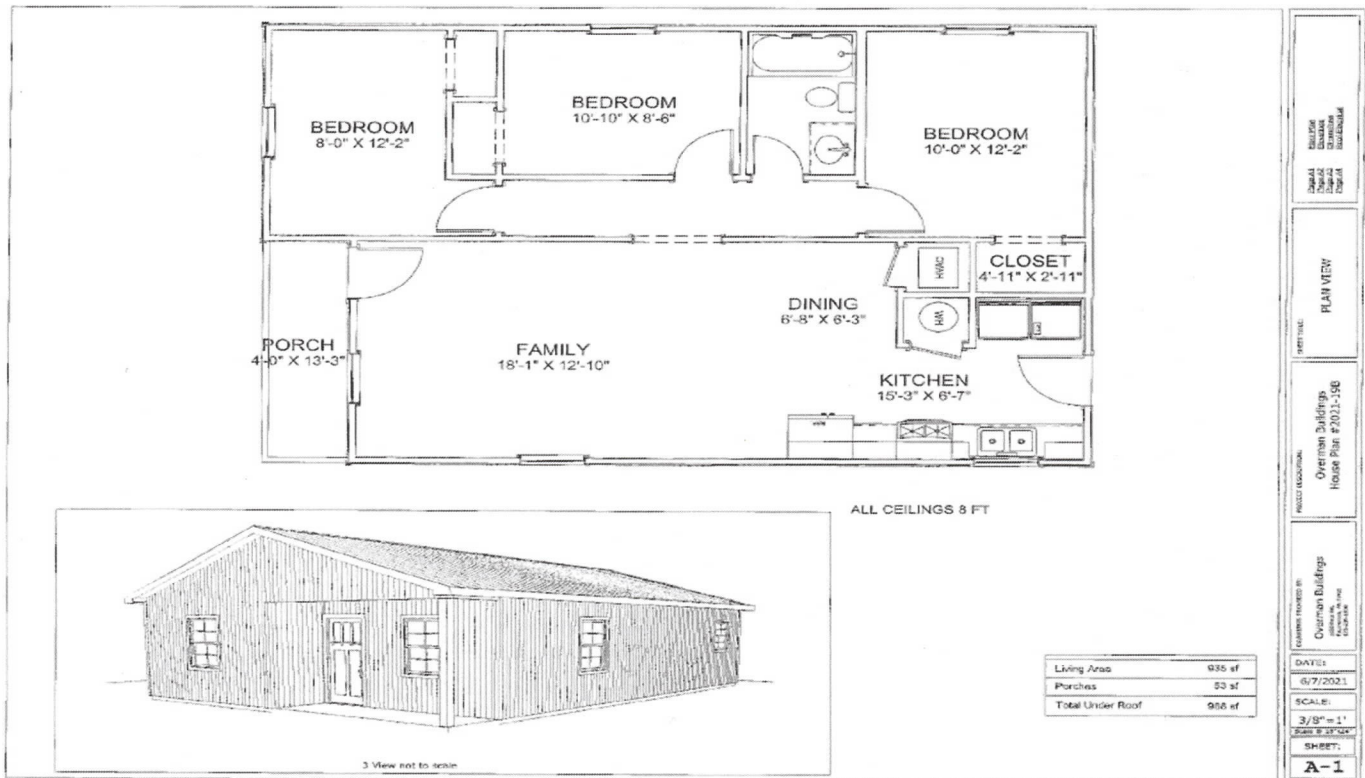

HOUSE KIT # 19B/988 SQ. FT

BUILD IT YOURSELF KIT

BASIC SHELL PRICE **\$15,315.00** *

ADD **\$3740.00** MORE TO UPGRADE TO OSB AND PREMIUM HORIZONTAL METAL SIDING

*PLUS TAX AND DELIVERY

WE CAN DELIVER UP TO 5 HOURS FROM POCAHONTAS ARKANSAS

24X38X8 SHELL

13X4 INDENT PORCH WITH SOFFIT

2 — 3' HOUSE DOORS

5 — 3X4 VINYL WINDOWS

1 — 3X3 VINYL WINDOWS

TRUSSES AT 2' ON CENTER

STUDS AT 16" ON CENTER

HOUSE WRAP