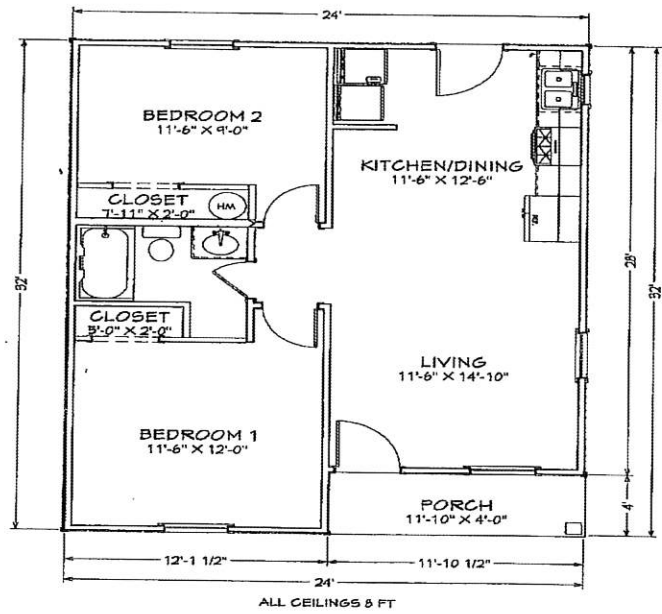

HOUSE KIT #18R / 768 SQ. FT

Living Area	721 sf
Porch	47 sf
Total Under Roof	768 sf

BUILD IT YOURSELF KIT

BASIC SHELL PRICE **\$11,904.00***

ADD \$3465.00 MORE TO UPGRADE TO OSB
AND PREMIUM HORIZONTAL SIDING

*PLUS TAX AND DELIVERY

WE CAN DELIVER UP TO 5 HOURS FROM
POCAHONTAS ARKANSAS

24X34X8 SHELL

4X12 INDENT PORCH

2—3' HOUSE DOOR

4—3X4 VINYL WINDOWS

1—2X3 VINYL WINDOW

TRUSSES AT 2' ON CENTER