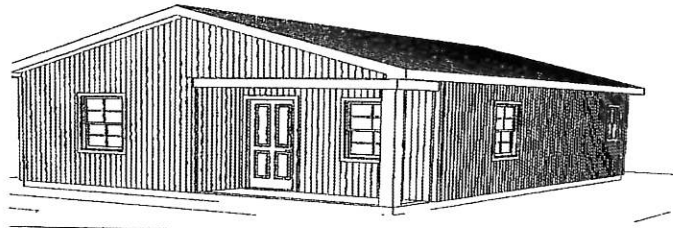

HOUSE KIT #18R / 768 SQ. FT

Living Area	721 sf
Porch	47 sf
Total Under Roof	768 sf

BUILD IT YOURSELF KIT

BASIC SHELL PRICE **\$11,904.00***

ADD \$3465.00 MORE TO UPGRADE TO OSB
AND PREMIUM HORIZONTAL SIDING

*PLUS TAX AND DELIVERY

WE CAN DELIVER UP TO 5 HOURS FROM
POCAHONTAS ARKANSAS

24X34X8 SHELL

4X12 INDENT PORCH

2—3' HOUSE DOOR

4—3X4 VINYL WINDOWS

1—2X3 VINYL WINDOW

TRUSSES AT 2' ON CENTER