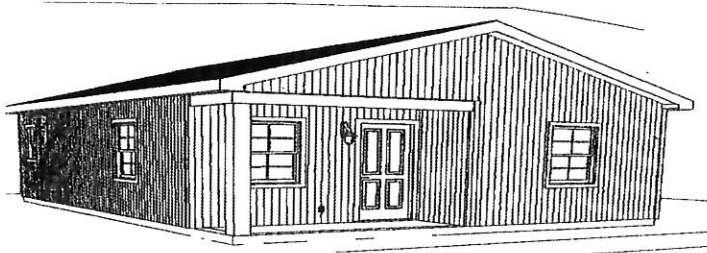

HOUSE KIT # 18L / 768 SQ. FT

Living Area	721 sf
Porch	47 sf
Total Under Roof	768 sf

BUILD IT YOURSELF KIT

BASIC SHELL PRICE **\$11,904.00***

ADD \$3465.00 MORE TO UPGRADE TO OSB
AND PREMIUM HORIZONTAL SIDING

*PLUS TAX AND DELIVERY

WE CAN DELIVER UP TO 5 HOURS FROM
POCAHONTAS ARKANSAS

24X34X8 SHELL

4X12 INDENT PORCH

2—3' HOUSE DOOR

4—3X4 VINYL WINDOWS

1—2X3 VINYL WINDOW

TRUSSES AT 2' ON CENTER