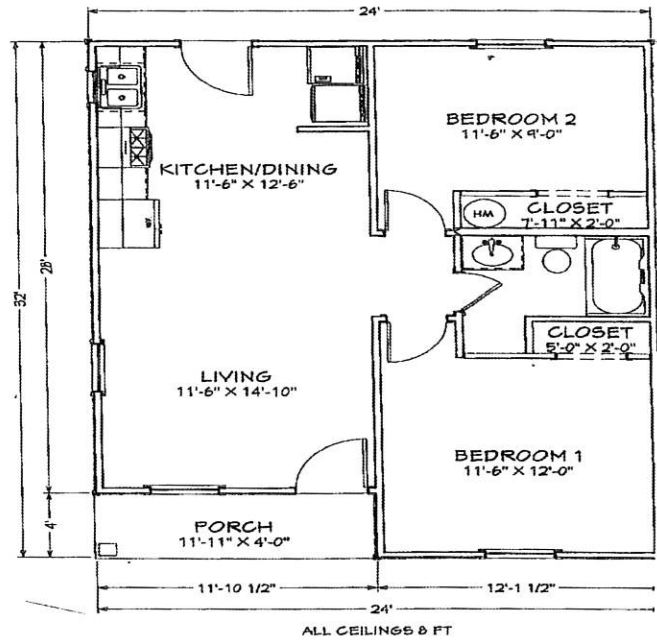

HOUSE KIT # 18L / 768 SQ. FT

Living Area	721 sf
Porch	47 sf
Total Under Roof	768 sf

BUILD IT YOURSELF KIT

BASIC SHELL PRICE **\$11,904.00***

ADD \$3465.00 MORE TO UPGRADE TO OSB
AND PREMIUM HORIZONTAL SIDING

*PLUS TAX AND DELIVERY

WE CAN DELIVER UP TO 5 HOURS FROM
POCAHONTAS ARKANSAS

24X34X8 SHELL

4X12 INDENT PORCH

2—3' HOUSE DOOR

4—3X4 VINYL WINDOWS

1—2X3 VINYL WINDOW

TRUSSES AT 2' ON CENTER