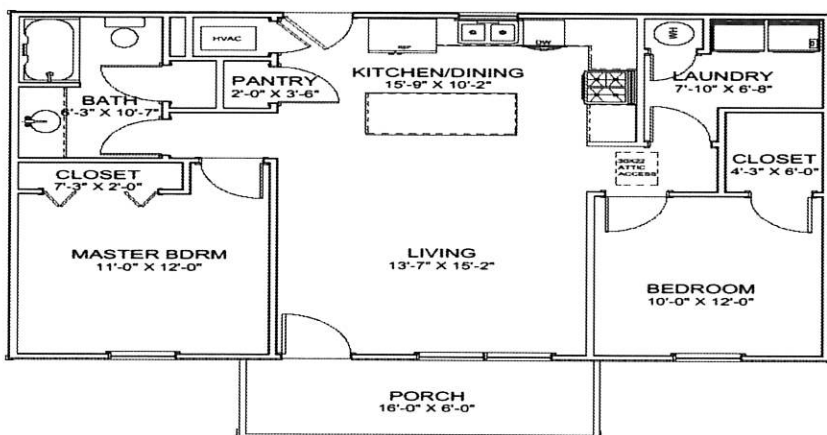

HOUSE KIT #17D/ 936 SQ FT

Living Area	936 sf
Porch	94 sf
Total Under Roof	1030 sf

BUILD IT YOURSELF KIT

BASIC SHELL PRICE **\$15,965.00****

ADD \$3740.00 MORE TO UPGRADE TO OSB AND PREMIUM HORIZONTAL METAL SIDING

**TAX AND DELIVERY EXTRA

WE CAN DELIVER UP TO **5 HOURS** FROM POCAHONTAS AR

2 BEDROOM/1 BATHROOM

26x36x8 HOUSE

6X16 GABLE STYLE PORCH

4— 3X5 VINYL WINDOWS

1— 2X3 VINYL WINDOW

TRUSSES ON 2' CENTERS