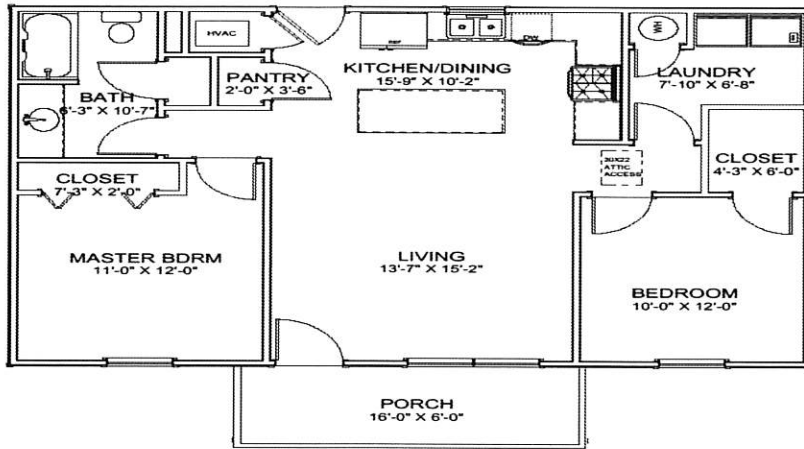

HOUSE KIT #17B/ 936 SQ FT

Living Area	936 sf
Porch	94 sf
Total Under Roof	1030 sf

BUILD IT YOURSELF KIT

BASIC SHELL PRICE **\$15,965.00** *

ADD **\$3740.00** MORE TO UPGRADE TO OSB AND PREMIUM HORIZONTAL METAL SIDING

*PLUS TAX AND DELIVERY

WE CAN DELIVER UP TO 5 HOURS FROM POCAHONTAS ARKANSAS

ADDITIONAL FEES AND SURCHARGES MAY APPLY
PRICES ARE SUBJECT TO CHANGE WITHOUT NOTICE

26X36X8 SHELL

6X16 GABLE PORCH WITH SOFFIT

2 — 3' HOUSE DOORS

4 — 3X5 VINYL WINDOWS

1 — 2X3 VINYL WINDOWS

TRUSSES AT 2' ON CENTER

STUDS AT 16" ON CENTER

HOUSE WRAP

144' OF INTERIOR FRAMING

SOFFIT AND FASCIA OVERHANG ON ROOF