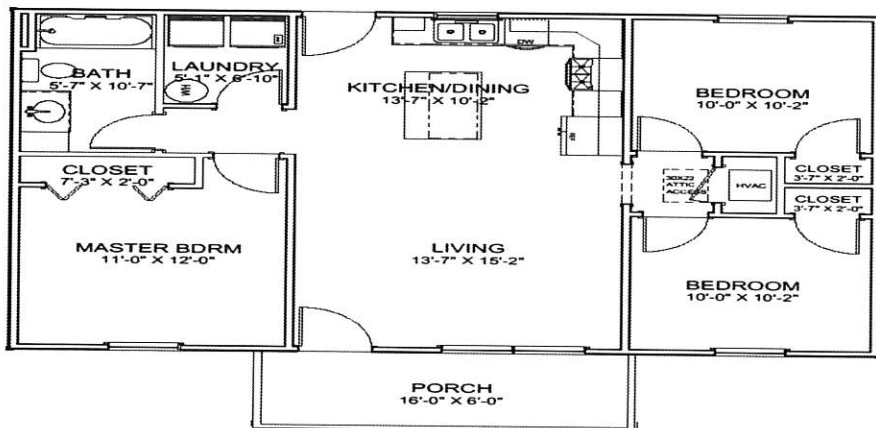

# HOUSE KIT #16A/ 936 SQ FT

Living Area	936 sf
Porch	94 sf
Total Under Roof	1030 sf

26x36x8 SHELL

6X16 GABLE PORCH WITH SOFFIT

2 – 3' HOUSE DOORS

5 – 3X5 VINYL WINDOWS

1 – 2X3 VINYL WINDOW

TRUSSES AT 2' ON CENTER

STUDS AT 16" ON CENTER

HOUSE WRAP