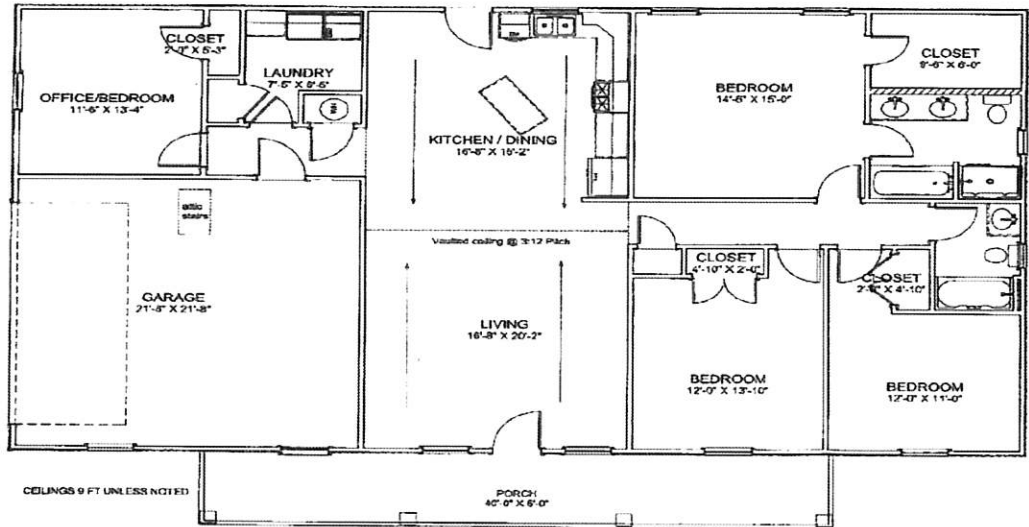

HOUSE KIT # 15B / 2544 SQ. FT

Living Area	1820 sf
Porch	240 sf
Garage	484 sf

BUILD IT YOURSELF KIT

BASIC SHELL PRICE **\$42900.00***

ADD \$7260.00 MORE TO UPGRADE TO OSB AND PREMIUM HORIZONTAL SIDING

*PLUS TAX AND DELIVERY

WE CAN DELIVER UP TO 5 HOURS FROM POCAHONTAS ARKANSAS

ADDITIONAL FEES AND SURCHARGES MAY APPLY

PRICES ARE SUBJECT TO CHANGE WITHOUT NOTICE

36X64X9 SHELL

DROP DOWN ROOF LINE IN FRONT

6X40 TRUSS EXTENSION STYLE PORCH WITH SOFFIT

EXTRA GABLE ON FRONT

18X7 GARAGE DOOR OPENING

3-3' HOUSE DOORS

9-3X5 VINYL WINDOWS

1-3X3 VINYL WINDOW

2-2X3 VINYL WINDOWS

TRUSSES AT 2' ON CENTER

STUDS AT 16" ON CENTER