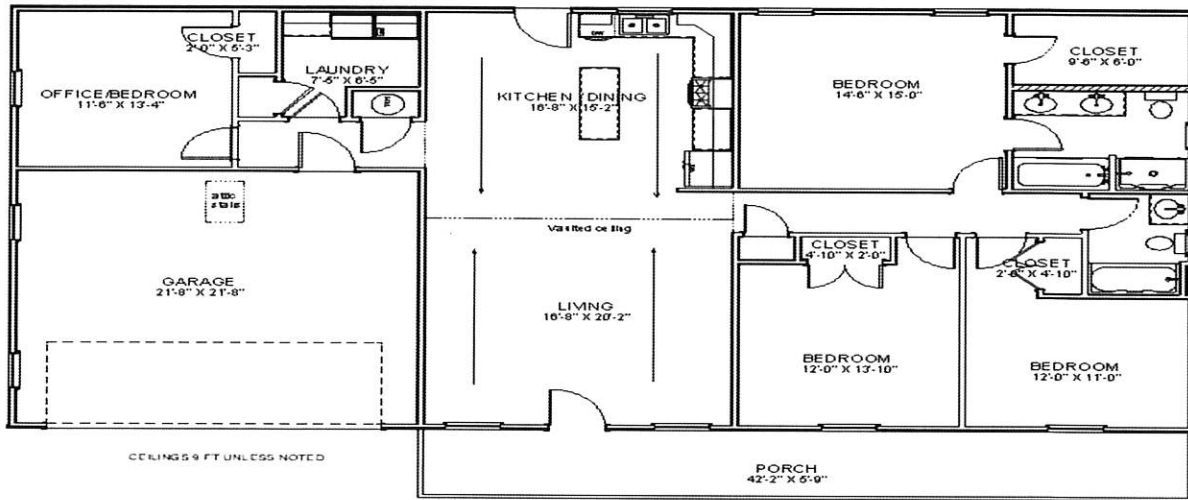

HOUSE KIT #14/ 1,820 SQ FT

Living Area	1820 sf
Porch	252 sf
Garage	484 sf

BUILD IT YOURSELF KIT

BASIC SHELL PRICE \$41900.00 *

ADD \$7260.00 MORE TO UPGRADE TO OSB AND PREMIUM HORIZONTAL METAL SIDING

*PLUS TAX AND DELIVERY

WE CAN DELIVER UP TO 5 HOURS FROM POCAHONTAS ARKANSAS

ADDITIONAL FEES AND SURCHARGES MAY APPLY

PRICES ARE SUBJECT TO CHANGE WITHOUT NOTICE

36X64X9 SHELL

DROP DOWN ROOF ON GARAGE ROOF

6X42 TRUSS EXTENSION PORCH WITH SOFFIT

18X7 GARAGE DOOR OPENING (DOOR NOT INCLUDED)

3 — 3' HOUSE DOORS

9 — 3X5 VINYL WINDOWS

1 — 3X3 VINYL WINDOWS

2 — 2X3 VINYL WINDOWS

TRUSSES AT 2' ON CENTER

STUDS AT 16" ON CENTER

HOUSE WRAP