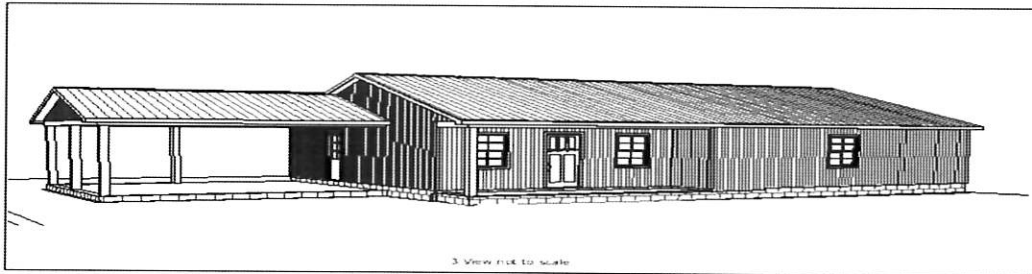

# HOUSE #13/ 1,693 SQ FOOT

Living Area	1693 sf
Porch	107 sf
Carport	484 sf
Total Under Roof	2284 sf

## **BUILD IT YOURSELF KIT**

BASIC SHELL PRICE \$31,465.00 \*

ADD \$6765.00 MORE TO UPGRADE TO OSB AND PREMIUM HORIZONTAL METAL SIDING

\*PLUS TAX AND DELIVERY

WE CAN DELIVER UP TO 5 HOURS FROM POCAHONTAS ARKANSAS

36X50X8 SHELL

5X21 INDENT PORCH WITH SOFFIT

2 — 3' HOUSE DOORS

6 — 3X4 VINYL WINDOWS

1 — 2X3 VINYL WINDOWS

TRUSSES AT 2' ON CENTER

STUDS AT 16" ON CENTER

HOUSE WRAP

180' OF INTERIOR FRAMING

SOFFIT AND FASCIA OVERHANG ON ROOF

22X22 CARPORT WITH SOFFIT

40YR WARRANTY 29 GAUGE METAL — 16 COLORS TO CHOOSE FROM

ADDITIONAL FEES AND SURCHARGES MAY APPLY

PRICES ARE SUBJECT TO CHANGE WITHOUT NOTICE