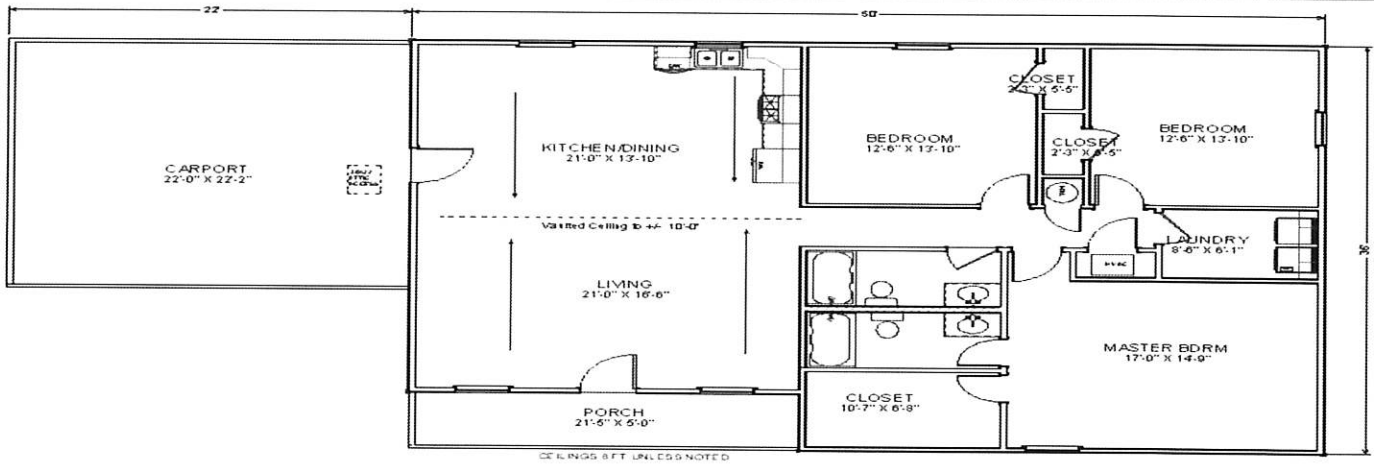

# HOUSE #13/ 1,693 SQ FOOT

Living Area	1693 sf
Porch	107 sf
Carport	484 sf
Total Under Roof	2284 sf

36X50X8 SHELL

5X21 INDENT PORCH WITH SOFFIT

2 — 3' HOUSE DOORS

6 — 3X4 VINYL WINDOWS

1 — 2X3 VINYL WINDOWS

TRUSSES AT 2' ON CENTER

STUDS AT 16" ON CENTER

HOUSE WRAP