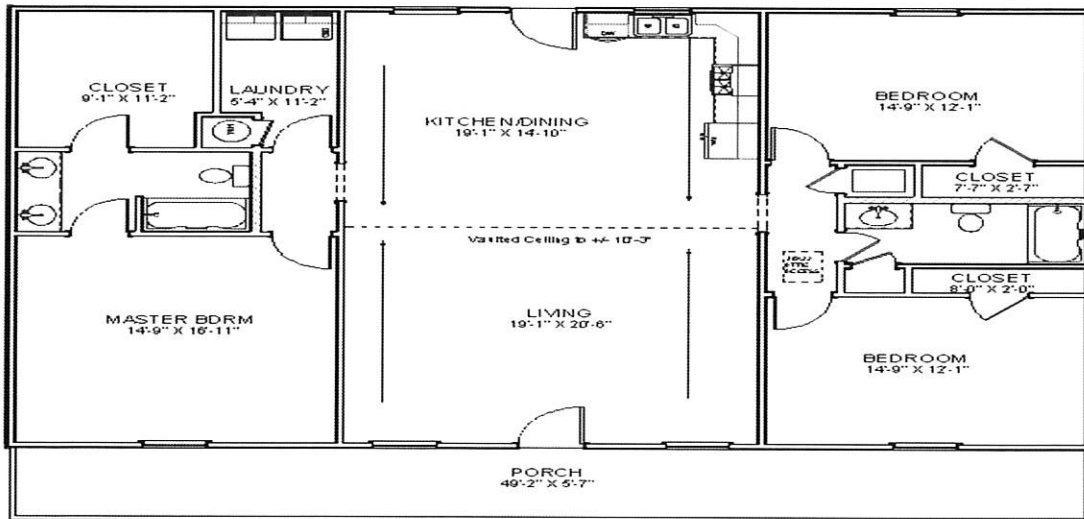

HOUSE KIT #12/ 1,800 SQ FT

8 ft Ceilings Unless Noted

Living Area	1800 sf
Porch	300 sf
Total Under Roof	2100 sf

BUILD IT YOURSELF KIT

BASIC SHELL PRICE \$30,450.00*

ADD \$7180.00 MORE TO UPGRADE TO OSB AND PREMIUM HORIZONTAL METAL SIDING

*PLUS TAX AND DELIVERY

WE CAN DELIVER UP TO 5 HOURS FROM POCAHONTAS ARKANSAS

36X50X8 SHELL

6X50 RANCH STYLE PORCH WITH SOFFIT

2 — 3' HOUSE DOORS

6 — 3X4 VINYL WINDOWS

1 — 2X3 VINYL WINDOWS

TRUSSES AT 2' ON CENTER