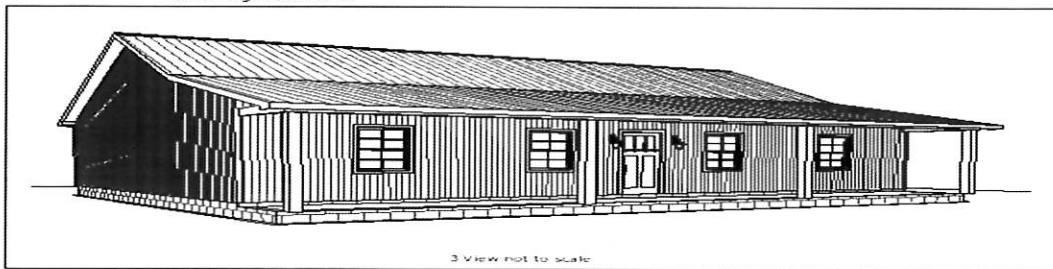

HOUSE KIT #12/ 1,800 SQ FT

8 ft Ceilings Unless Noted

Living Area	1800 sf
Porch	300 sf
Total Under Roof	2100 sf

BUILD IT YOURSELF KIT

BASIC SHELL PRICE \$30,450.00*

ADD \$7180.00 MORE TO UPGRADE TO OSB AND PREMIUM HORIZONTAL METAL SIDING

*PLUS TAX AND DELIVERY

WE CAN DELIVER UP TO 5 HOURS FROM POCAHONTAS ARKANSAS

36X50X8 SHELL

6X50 RANCH STYLE PORCH WITH SOFFIT

2 — 3' HOUSE DOORS

6 — 3X4 VINYL WINDOWS

1 — 2X3 VINYL WINDOWS

TRUSSES AT 2' ON CENTER