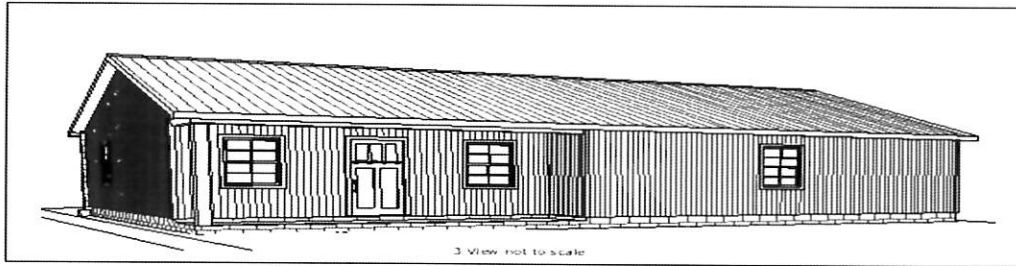

HOUSE KIT #11/ 1,693 SQ FT

Living Area	1693 sf
Porch	107 sf
Total Under Roof	1800 sf

BUILD IT YOURSELF KITS

BASIC SHELL PRICE \$26825.00 *

ADD \$6765.00 MORE TO UPGRADE TO
OSB AND PREMIUM HORIZONTAL
METAL SIDING

*PLUS TAX AND DELIVERY

WE CAN DELIVER UP TO 5 HOURS
FROM POCAHONTAS ARKANSAS

ADDITIONAL FEES OR SURCHARGES MAY APPLY

PRICES ARE SUBJECT TO CHANGE WITHOUT NOTICE

36X50X8 SHELL

5X21 INDENT PORCH WITH SOFFIT

2 — 3' HOUSE DOORS

6 — 3X4 VINYL WINDOWS

1 — 2X3 VINYL WINDOWS

TRUSSES AT 2' ON CENTER

STUDS AT 16" ON CENTER

HOUSE WRAP

180' OF INTERIOR FRAMING

SOFFIT AND FASCIA OVERHANG ON ROOF

40YR WARRANTY 29 GAUGE METAL — 16 COLORS
TO CHOOSE FROM