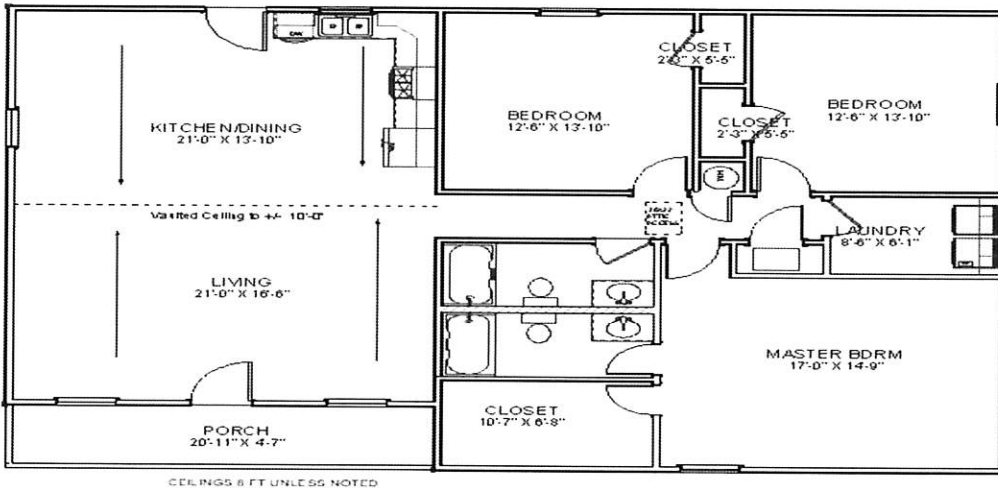

HOUSE KIT #11/ 1,693 SQ FT

Living Area	1693 sf
Porch	107 sf
Total Under Roof	1800 sf

BUILD IT YOURSELF KITS

BASIC SHELL PRICE \$26825.00 *

ADD \$6765.00 MORE TO UPGRADE TO
OSB AND PREMIUM HORIZONTAL
METAL SIDING

*PLUS TAX AND DELIVERY

WE CAN DELIVER UP TO 5 HOURS
FROM POCAHONTAS ARKANSAS

ADDITIONAL FEES OR SURCHARGES MAY APPLY

PRICES ARE SUBJECT TO CHANGE WITHOUT NOTICE

36X50X8 SHELL

5X21 INDENT PORCH WITH SOFFIT

2 — 3' HOUSE DOORS

6 — 3X4 VINYL WINDOWS

1 — 2X3 VINYL WINDOWS

TRUSSES AT 2' ON CENTER

STUDS AT 16" ON CENTER

HOUSE WRAP

180' OF INTERIOR FRAMING

SOFFIT AND FASCIA OVERHANG ON ROOF

40YR WARRANTY 29 GAUGE METAL — 16 COLORS
TO CHOOSE FROM