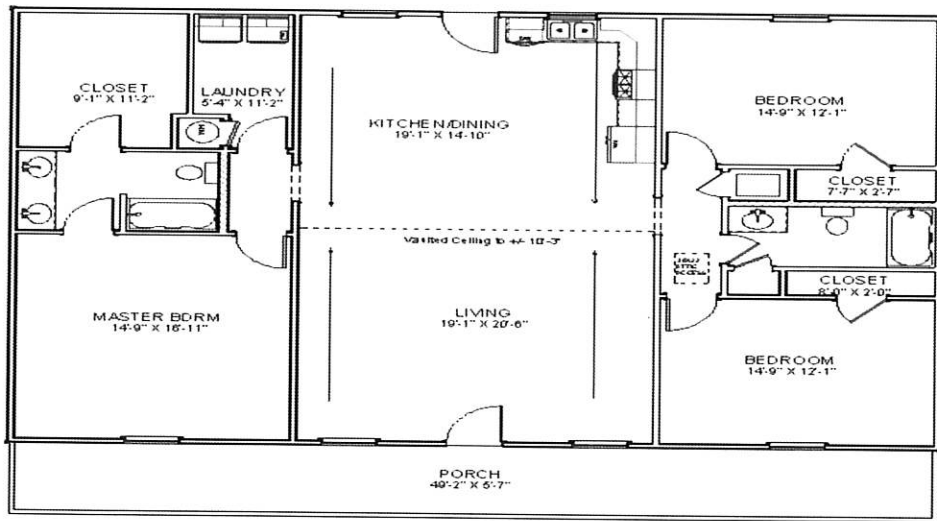

# HOUSE KIT #10/ 1,800 SQ FT

Living Area	1800 sq ft
Porch	300 sq ft
Total Under Roof	2100 sq ft

36X50X8 SHELL

6X50 TRUSS EXTENSION PORCH WITH SOFFIT

2 — 3' HOUSE DOORS

6 — 3X4 VINYL WINDOWS

1 — 2X3 VINYL WINDOWS

TRUSSES AT 2' ON CENTER

STUDS AT 16" ON CENTER

HOUSE WRAP