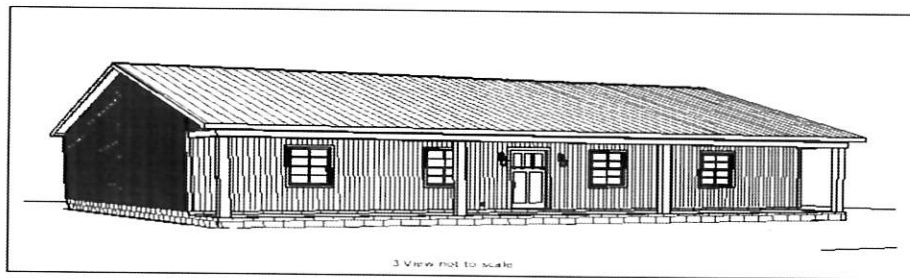

# HOUSE KIT #10/ 1,800 SQ FT

Living Area	1800 sq ft
Porch	300 sq ft
Total Under Roof	2100 sq ft

## BUILD IT YOURSELF KIT

BASIC SHELL PRICE \$30,450.00 \*

ADD \$7180.00 MORE TO UPGRADE TO  
OSB AND PREMIUM HORIZONTAL  
METAL SIDING

\*PLUS TAX AND DELIVERY

WE CAN DELIVER UP TO 5 HOURS  
FROM POCAHONTAS ARKANSAS

36X50X8 SHELL

6X50 TRUSS EXTENSION PORCH WITH SOFFIT

2 — 3' HOUSE DOORS

6 — 3X4 VINYL WINDOWS

1 — 2X3 VINYL WINDOWS

TRUSSES AT 2' ON CENTER

STUDS AT 16" ON CENTER

HOUSE WRAP