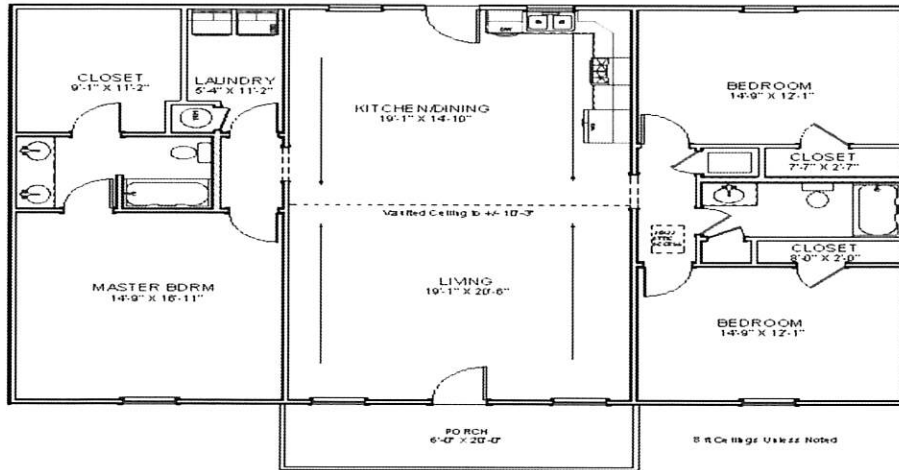

# HOUSE KIT #9/ 1,800 SQ FT

Living Area	1800 sq ft
Porch	120 sq ft
Total Under Roof	1920 sq ft

## BUILD IT YOURSELF KIT

BASIC SHELL PRICE \$27840.00 \*

ADD \$7180.00 MORE TO UPGRADE TO OSB AND PREMIUM HORIZONTAL METAL SIDING

\*PLUS TAX AND DELIVERY

WE CAN DELIVER UP TO 5 HOURS FROM POCAHONTAS ARKANSAS

36X50X8 SHELL

6X20 GABLE PORCH WITH SOFFIT

2 — 3' HOUSE DOORS

6 — 3X4 VINYL WINDOWS

1 — 2X3 VINYL WINDOWS

TRUSSES AT 2' ON CENTER

STUDS AT 16" ON CENTER

HOUSE WRAP