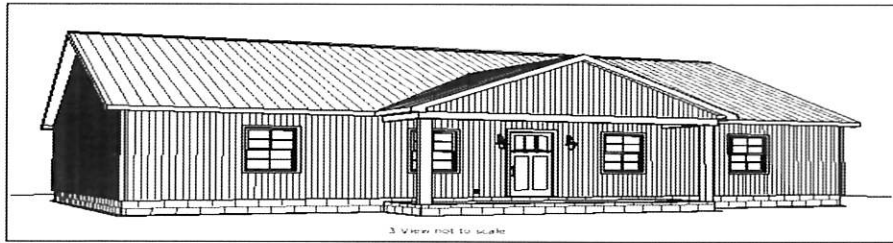

# HOUSE KIT #9/ 1,800 SQ FT

Living Area	1800 sq ft
Porch	120 sq ft
Total Under Roof	1920 sq ft

## BUILD IT YOURSELF KIT

BASIC SHELL PRICE \$27840.00 \*

ADD \$7180.00 MORE TO UPGRADE TO OSB AND PREMIUM HORIZONTAL METAL SIDING

\*PLUS TAX AND DELIVERY

WE CAN DELIVER UP TO 5 HOURS FROM POCAHONTAS ARKANSAS

36X50X8 SHELL

6X20 GABLE PORCH WITH SOFFIT

2 — 3' HOUSE DOORS

6 — 3X4 VINYL WINDOWS

1 — 2X3 VINYL WINDOWS

TRUSSES AT 2' ON CENTER

STUDS AT 16" ON CENTER

HOUSE WRAP