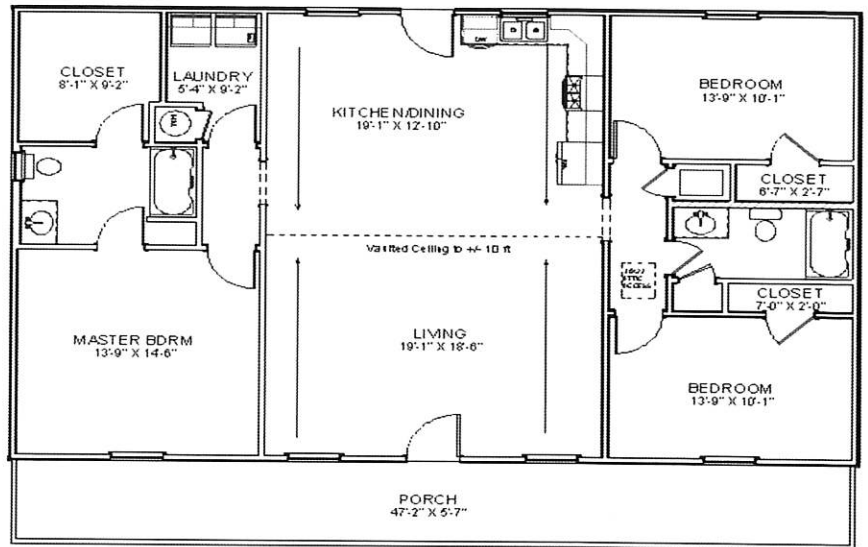

HOUSE KIT #8/ 1,536 SQ FT

Living Area	1536 sf
Porch	288 sf
Total Under Roof	1824 sf

BUILD IT YOURSELF KIT

BASIC SHELL PRICE \$26,450.00*

ADD \$6140.00 MORE TO UPGRADE TO OSB AND PREMIUM HORIZONTAL METAL SIDING

*PLUS TAX AND DELIVERY

WE CAN DELIVER UP TO 5 HOURS FROM POCAHONTAS ARKANSAS

ADDITIONAL FEES AND SURCHARGES MAY APPLY
PRICES ARE SUBJECT TO CHANGE WITHOUT NOTICE

32X48X8 SHELL

6X48 RANCH STYLE PORCH WITH SOFFIT

2 — 3' HOUSE DOORS

6 — 3X4 VINYL WINDOWS

2 — 2X3 VINYL WINDOWS

TRUSSES AT 2' ON CENTER

STUDS AT 16" ON CENTER

HOUSE WRAP

188' OF INTERIOR FRAMING

SOFFIT AND FASCIA OVERHANG ON ROOF