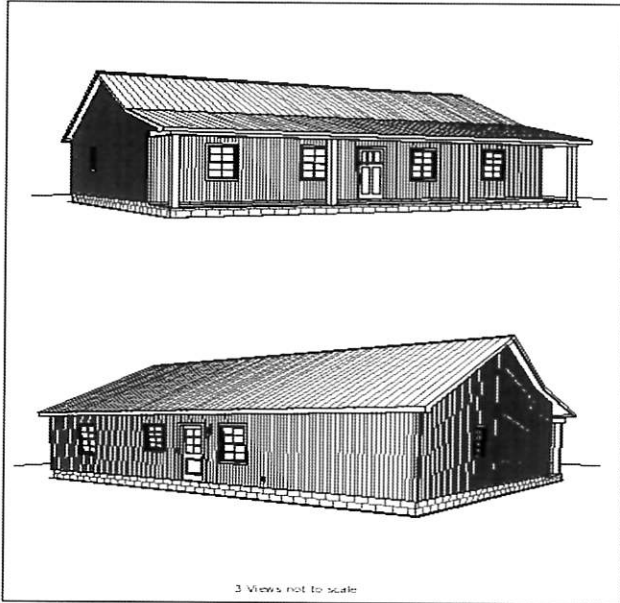

HOUSE KIT #8/ 1,536 SQ FT

Living Area	1536 sf
Porch	288 sf
Total Under Roof	1824 sf

BUILD IT YOURSELF KIT

BASIC SHELL PRICE \$26,450.00*

ADD \$6140.00 MORE TO UPGRADE TO OSB AND PREMIUM HORIZONTAL METAL SIDING

*PLUS TAX AND DELIVERY

WE CAN DELIVER UP TO 5 HOURS FROM POCAHONTAS ARKANSAS

ADDITIONAL FEES AND SURCHARGES MAY APPLY
PRICES ARE SUBJECT TO CHANGE WITHOUT NOTICE

32X48X8 SHELL

6X48 RANCH STYLE PORCH WITH SOFFIT

2 — 3' HOUSE DOORS

6 — 3X4 VINYL WINDOWS

2 — 2X3 VINYL WINDOWS

TRUSSES AT 2' ON CENTER

STUDS AT 16" ON CENTER

HOUSE WRAP

188' OF INTERIOR FRAMING

SOFFIT AND FASCIA OVERHANG ON ROOF