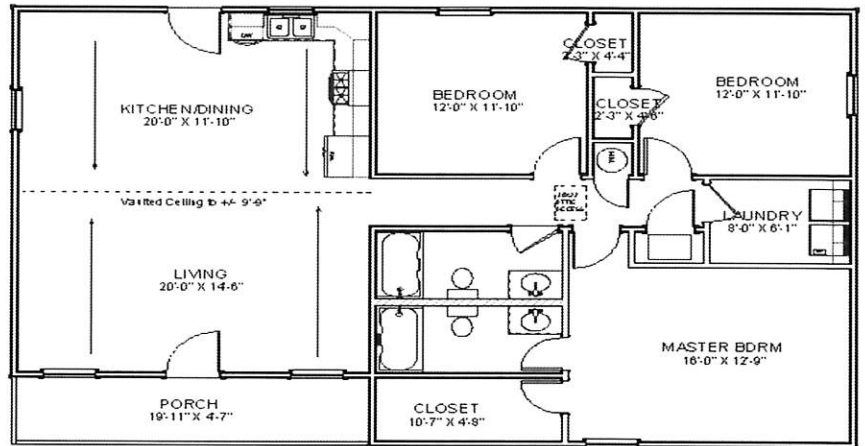

# HOUSE KIT #7/ 1,434 SQ FT

CEILING 8 FT UNLESS NOTED

Living Area	1434 sf
Porch	102 sf
Total Under Roof	1536 sf

ADDITIONAL FEES AND SURCHARGES MAY APPLY  
PRICES ARE SUBJECT TO CHANGE WITHOUT NOTICE

32X48X8 SHELL

5X20 INDENT PORCH WITH SOFFIT

2 — 3' HOUSE DOORS

6 — 3X4 VINYL WINDOWS

1— 2X3 VINYL WINDOWS

TRUSSES AT 2' ON CENTER