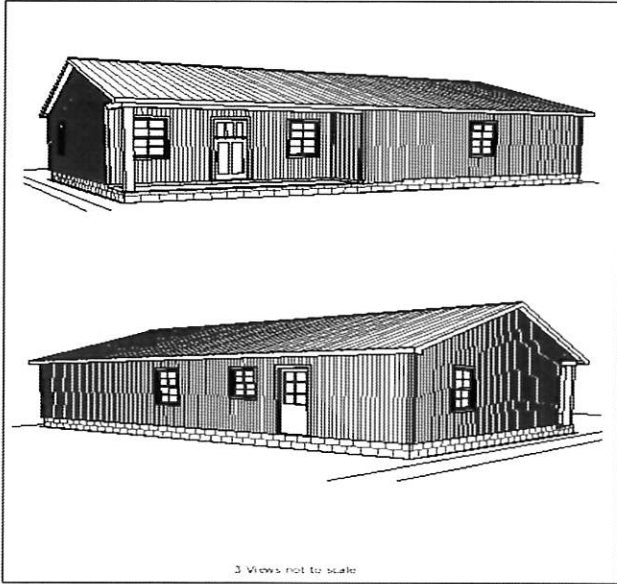

# HOUSE KIT #7/ 1,434 SQ FT

CEILING 8 FT UNLESS NOTED

Living Area	1434 sf
Porch	102 sf
Total Under Roof	1536 sf

## **BUILD IT YOURSELF KIT**

BASIC SHELL PRICE \$22475.00 \*

ADD \$5720.00 MORE TO UPGRADE TO OSB AND PREMIUM HORIZONTAL METAL SIDING

\*PLUS TAX AND DELIVERY

WE CAN DELIVER UP TO 5 HOURS FROM POCAHONTAS ARKANSAS

ADDITIONAL FEES AND SURCHARGES MAY APPLY  
PRICES ARE SUBJECT TO CHANGE WITHOUT NOTICE

32X48X8 SHELL

5X20 INDENT PORCH WITH SOFFIT

2 — 3' HOUSE DOORS

6 — 3X4 VINYL WINDOWS

1— 2X3 VINYL WINDOWS

TRUSSES AT 2' ON CENTER