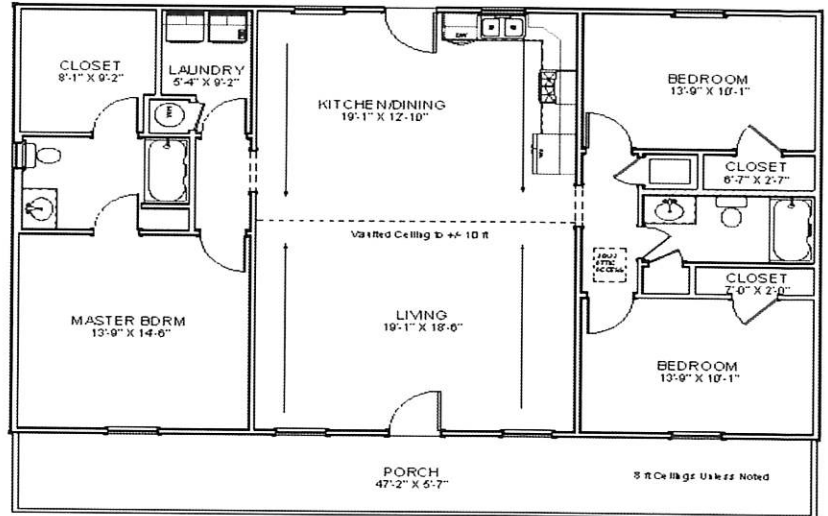

HOUSE KIT #6/ 1,536 SQ FT

Living Area	1536 sf
Porch	288 sf
Total Under Roof	1824 sf

BUILD IT YOURSELF KIT

BASIC SHELL PRICE \$26,450.00 *

ADD \$6140.00 MORE TO UPGRADE TO OSB AND PREMIUM HORIZONTAL METAL SIDING

*PLUS TAX AND DELIVERY

WE CAN DELIVER UP TO 5 HOURS FROM POCAHONTAS ARKANSAS

ADDITIONAL FEES AND SURCHARGES MAY APPLY

PRICES ARE SUBJECT TO CHANGE WITHOUT NOTICE

32X48X8 SHELL

6X48 TRUSS EXTENSION PORCH WITH SOFFIT

2 — 3' HOUSE DOORS

6 — 3X4 VINYL WINDOWS

2 — 2X3 VINYL WINDOWS

TRUSSES AT 2' ON CENTER

STUDS AT 16" ON CENTER

HOUSE WRAP

188' OF INTERIOR FRAMING

SOFFIT AND FASCIA OVERHANG ON ROOF