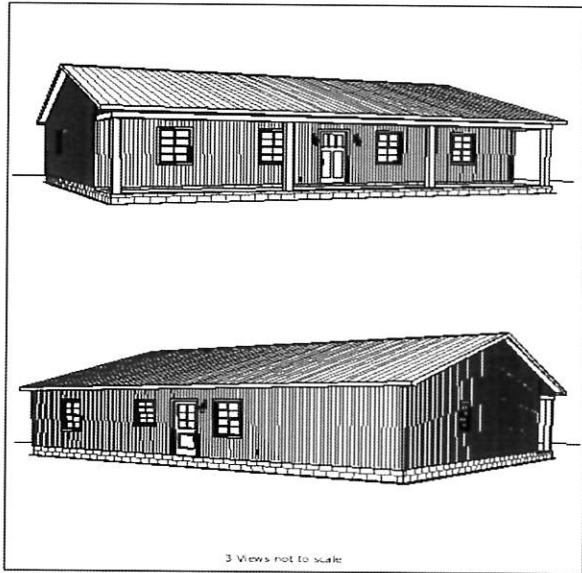

HOUSE KIT #6/ 1,536 SQ FT

Living Area	1536 sf
Porch	288 sf
Total Under Roof	1824 sf

BUILD IT YOURSELF KIT

BASIC SHELL PRICE \$26,450.00 *

ADD \$6140.00 MORE TO UPGRADE TO OSB AND PREMIUM HORIZONTAL METAL SIDING

*PLUS TAX AND DELIVERY

WE CAN DELIVER UP TO 5 HOURS FROM POCAHONTAS ARKANSAS

ADDITIONAL FEES AND SURCHARGES MAY APPLY

PRICES ARE SUBJECT TO CHANGE WITHOUT NOTICE

32X48X8 SHELL

6X48 TRUSS EXTENSION PORCH WITH SOFFIT

2 — 3' HOUSE DOORS

6 — 3X4 VINYL WINDOWS

2 — 2X3 VINYL WINDOWS

TRUSSES AT 2' ON CENTER

STUDS AT 16" ON CENTER

HOUSE WRAP

188' OF INTERIOR FRAMING

SOFFIT AND FASCIA OVERHANG ON ROOF