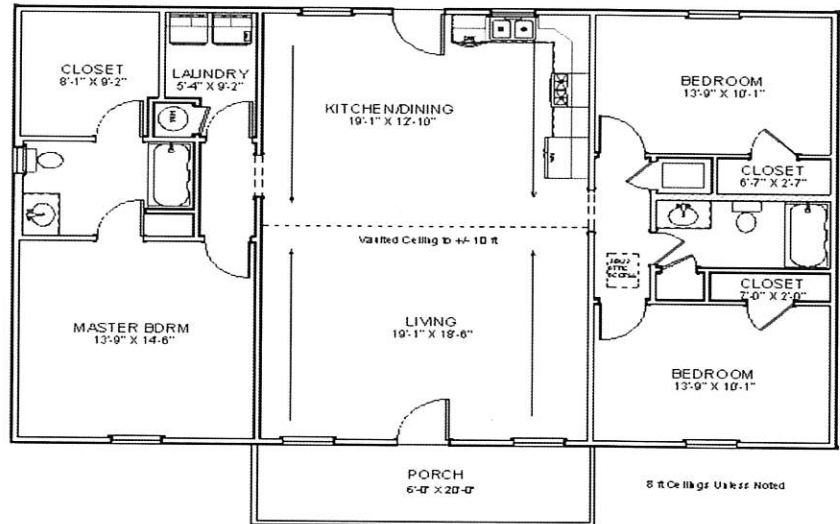

HOUSE KIT #5/ 1,536 SQ FT

Living Area	1536 sf
Porch	120 sf
Total Under Roof	1656 sf

BUILD IT YOURSELF KIT

BASIC SHELL PRICE \$24,015.00 *

ADD \$6140.00 MORE TO UPGRADE TO OSB AND PREMIUM HORIZONTAL METAL SIDING

*PLUS TAX AND DELIVERY

WE CAN DELIVER UP TO 5 HOURS FROM POCAHONTAS ARKANSAS

32X48X8 SHELL

6X20 GABLE PORCH WITH SOFFIT

2 — 3' HOUSE DOORS

6 — 3X4 VINYL WINDOWS

2 — 2X3 VINYL WINDOWS

TRUSSES AT 2' ON CENTER