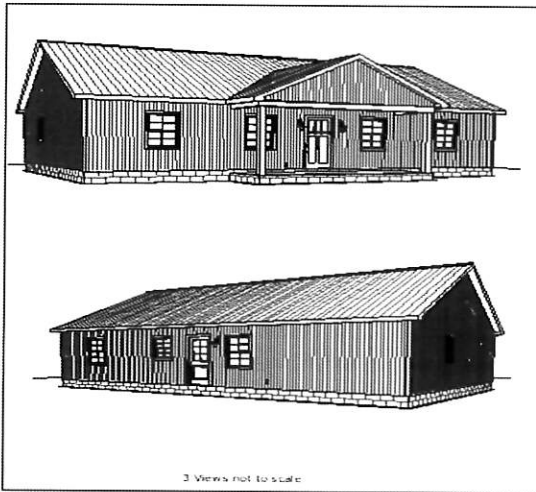

HOUSE KIT #5/ 1,536 SQ FT

Living Area	1536 sf
Porch	120 sf
Total Under Roof	1656 sf

BUILD IT YOURSELF KIT

BASIC SHELL PRICE \$24,015.00 *

ADD \$6140.00 MORE TO UPGRADE TO OSB AND PREMIUM HORIZONTAL METAL SIDING

*PLUS TAX AND DELIVERY

WE CAN DELIVER UP TO 5 HOURS FROM POCAHONTAS ARKANSAS

32X48X8 SHELL

6X20 GABLE PORCH WITH SOFFIT

2 — 3' HOUSE DOORS

6 — 3X4 VINYL WINDOWS

2 — 2X3 VINYL WINDOWS

TRUSSES AT 2' ON CENTER