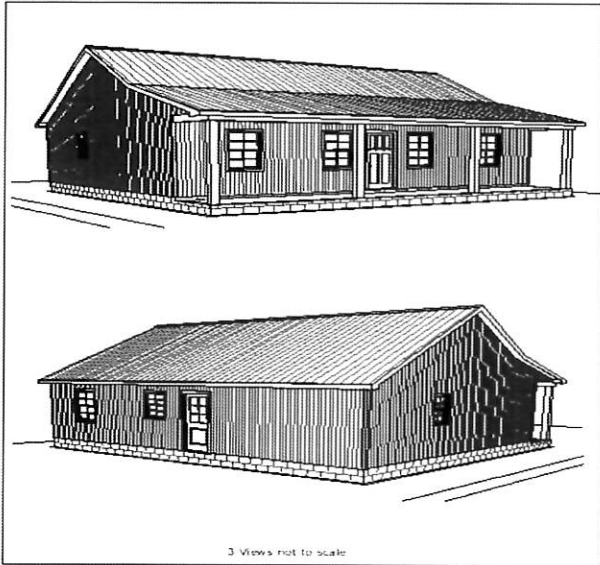

HOUSE KIT #4 / 1,280 SQ FT

CEILINGS 8 FT UNLESS NOTED

Living Area	1280 sf
Porch	240 sf
Total Under Roof	1520 sf

BUILD IT YOURSELF KIT

BASIC SHELL PRICE \$22,040.00*

ADD \$5125.00 MORE TO UPGRADE TO OSB AND PREMIUM HORIZONTAL METAL SIDING

*PLUS TAX AND DELIVERY

WE CAN DELIVER UP TO 5 HOURS FROM POCAHONTAS ARKANSAS

32X40X8 SHELL

6x40 RANCH PORCH WITH SOFFIT

2 — 3' HOUSE DOORS

5 — 3X4 VINYL WINDOWS

2 — 2X3 VINYL WINDOWS

TRUSSES AT 2' ON CENTER

STUDS AT 16" ON CENTER

HOUSE WRAP

166' OF INTERIOR FRAMING

SOFFIT AND FASCIA OVERHANG ON ROOF

40YR WARRANTY 29 GAUGE METAL — 16 COLORS TO CHOOSE FROM

ADDITIONAL FEES AND SURCHARGES MAY APPLY

PRICES ARE SUBJECT TO CHANGE WITHOUT NOTICE