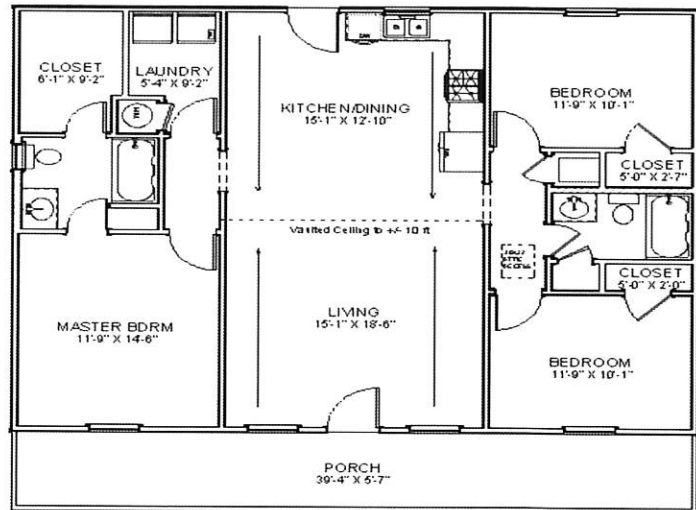

HOUSE KIT #4 / 1,280 SQ FT

CEILINGS 8 FT UNLESS NOTED

Living Area	1280 sf
Porch	240 sf
Total Under Roof	1520 sf

BUILD IT YOURSELF KIT

BASIC SHELL PRICE \$22,040.00*

ADD \$5125.00 MORE TO UPGRADE TO OSB AND PREMIUM HORIZONTAL METAL SIDING

*PLUS TAX AND DELIVERY

WE CAN DELIVER UP TO 5 HOURS FROM POCAHONTAS ARKANSAS

32X40X8 SHELL

6x40 RANCH PORCH WITH SOFFIT

2 — 3' HOUSE DOORS

5 — 3X4 VINYL WINDOWS

2 — 2X3 VINYL WINDOWS

TRUSSES AT 2' ON CENTER