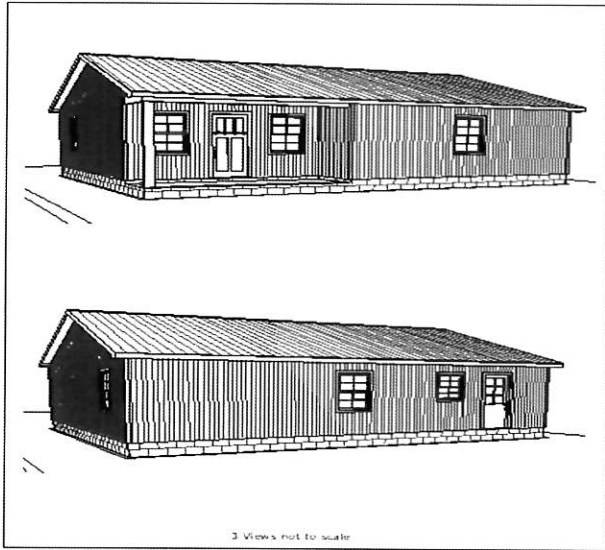

HOUSE KIT # 3/ 1,198 SQ FT

CEILING 8 FT UNLESS NOTED

Living Area	1198 sf
Porch	82 sf
Total Under Roof	1280 sf

BUILT IT YOURSELF KIT

BASIC SHELL PRICE \$18,560.00*

ADD \$5125.00 MORE TO UPGRADE TO OSB AND PREMIUM HORIZONTAL METAL SIDING

*PLUS TAX AND DELIVERY

WE CAN DELIVER UP TO 5 HOURS FROM POCAHONTAS ARKANSAS

ADDITIONAL FEES OR SURCHARGE MAY APPLY

PRICES ARE SUBJECT TO CHANGE WITHOUT NOTICE

32X40X8 SHELL

5X16 INDENT PORCH WITH SOFFIT

2 — 3' HOUSE DOORS

6 — 3X4 VINYL WINDOWS

1 — 2X3 VINYL WINDOWS

TRUSSES AT 2' ON CENTER

STUDS AT 16" ON CENTER

HOUSE WRAP

154' OF INTERIOR FRAMING

SOFFIT AND FASCIA OVERHANG ON ROOF

40YR WARRANTY 29 GAUGE METAL — 16 COLORS TO CHOOSE FROM