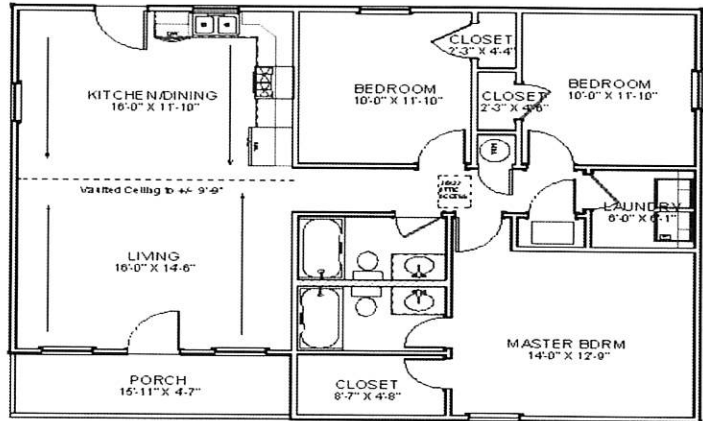

HOUSE KIT # 3/ 1,198 SQ FT

CEILING 8 FT UNLESS NOTED

Living Area	1198 sf
Porch	82 sf
Total Under Roof	1280 sf

BUILT IT YOURSELF KIT

BASIC SHELL PRICE \$18,560.00*

ADD \$5125.00 MORE TO UPGRADE TO OSB AND PREMIUM HORIZONTAL METAL SIDING

*PLUS TAX AND DELIVERY

WE CAN DELIVER UP TO 5 HOURS FROM POCAHONTAS ARKANSAS

ADDITIONAL FEES OR SURCHARGE MAY APPLY

PRICES ARE SUBJECT TO CHANGE WITHOUT NOTICE

32X40X8 SHELL

5X16 INDENT PORCH WITH SOFFIT

2 — 3' HOUSE DOORS

6 — 3X4 VINYL WINDOWS

1 — 2X3 VINYL WINDOWS

TRUSSES AT 2' ON CENTER

STUDS AT 16" ON CENTER

HOUSE WRAP

154' OF INTERIOR FRAMING

SOFFIT AND FASCIA OVERHANG ON ROOF

40YR WARRANTY 29 GAUGE METAL — 16 COLORS TO CHOOSE FROM