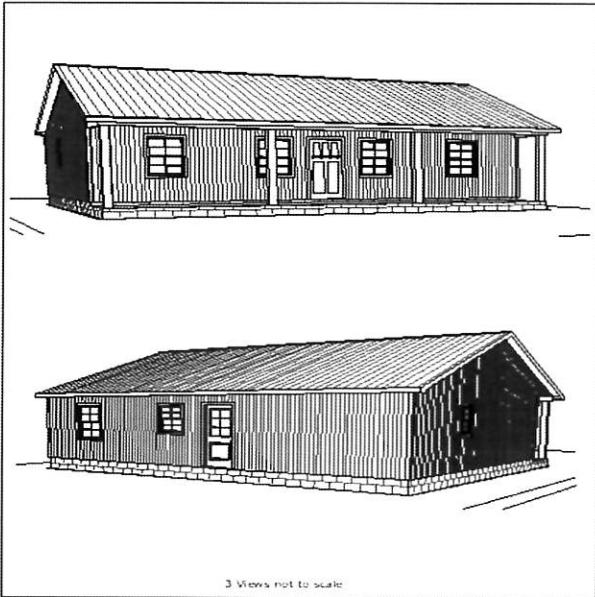

# HOUSE KIT # 2/ 1,280 SQ FT

CEILINGS 8 FT UNLESS NOTED

Living Area	1280 sf
Porch	240 sf
Total Under Roof	1520 sf

## **BUILD IT YOURSELF KIT**

BASIC SHELL PRICE \$22,040.00\*

ADD \$5125.00 MORE TO UPGRADE  
TO OSB AND PREMIUM HORIZONTAL  
METAL SIDING \*

\*PLUS TAX AND DELIVERY

WE CAN DELIVER UP TO 5 HOURS  
FROM POCAHONTAS ARKANSAS

ADDITIONAL FEES AND SURCHARGES MAY APPLY  
PRICES ARE SUBJECT TO CHANGE WITHOUT NOTICE

32X40X8 SHELL

6X40 TRUSS EXTENSION PORCH WITH SOFFIT

2 — 3' HOUSE DOORS

5 — 3X4 VINYL WINDOWS

2 — 2X3 VINYL WINDOWS

TRUSSES AT 2' ON CENTER