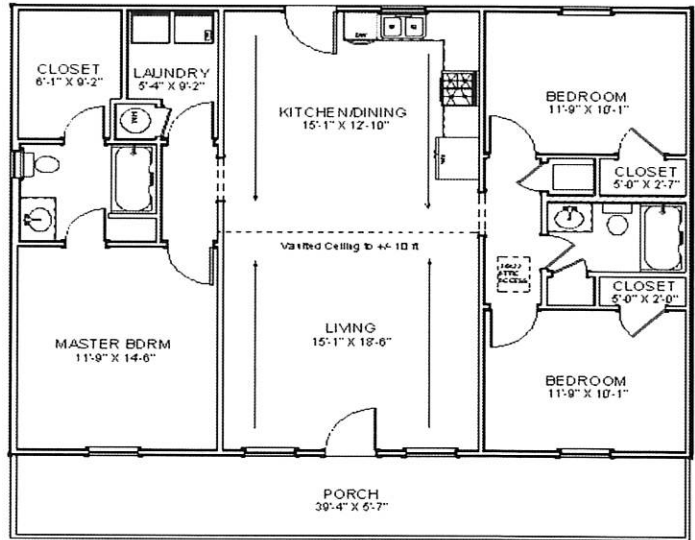

# HOUSE KIT # 2/ 1,280 SQ FT

CEILINGS 8 FT UNLESS NOTED

Living Area	1280 sf
Porch	240 sf
Total Under Roof	1520 sf

## **BUILD IT YOURSELF KIT**

BASIC SHELL PRICE \$22,040.00\*

ADD \$5125.00 MORE TO UPGRADE  
TO OSB AND PREMIUM HORIZONTAL  
METAL SIDING \*

\*PLUS TAX AND DELIVERY

WE CAN DELIVER UP TO 5 HOURS  
FROM POCAHONTAS ARKANSAS

ADDITIONAL FEES AND SURCHARGES MAY APPLY  
PRICES ARE SUBJECT TO CHANGE WITHOUT NOTICE

32X40X8 SHELL

6X40 TRUSS EXTENSION PORCH WITH SOFFIT

2 — 3' HOUSE DOORS

5 — 3X4 VINYL WINDOWS

2 — 2X3 VINYL WINDOWS

TRUSSES AT 2' ON CENTER