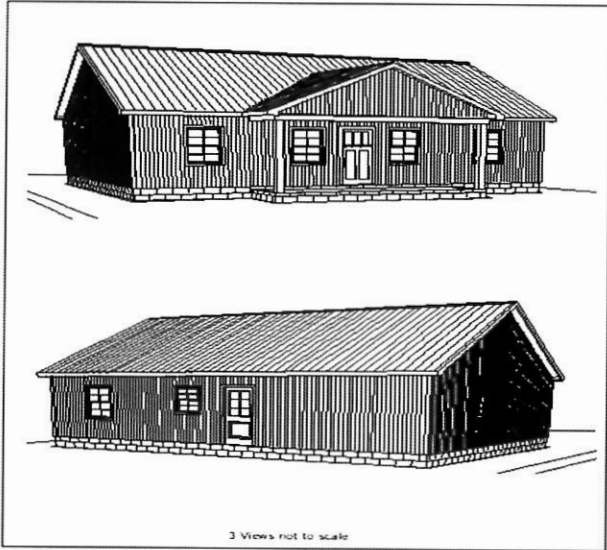

HOUSE KIT #1/1,280 SQ FT

Living Area	1280 sf
Porch	120 sf
Total Under Roof	1400 sf

BUILD IT YOURSELF KIT

BASIC SHELL PRICE \$20,300.00*

ADD \$5125.00 MORE TO UPGRADE TO
OSB AND PREMIUM HORIZONTAL
METAL SIDING

*PLUS TAX AND DELIVERY

WE CAN DELIVER UP TO 5 HOURS
FROM POCAHONTAS ARKANSAS

ADDITIONAL FEES AND SURCHARGES MAY APPLY
PRICES ARE SUBJECT TO CHANGE WITHOUT NOTICE

32X40X8 SHELL

6x20 GABLE PORCH WITH SOFFIT

2 — 3' HOUSE DOORS

5 — 3X4 VINYL WINDOWS

2 — 2X3 VINYL WINDOWS

TRUSSES AT 2' ON CENTER

STUDS AT 16" ON CENTER

HOUSE WRAP

166' OF INTERIOR FRAMING

SOFFIT AND FASCIA OVERHANG ON ROOF