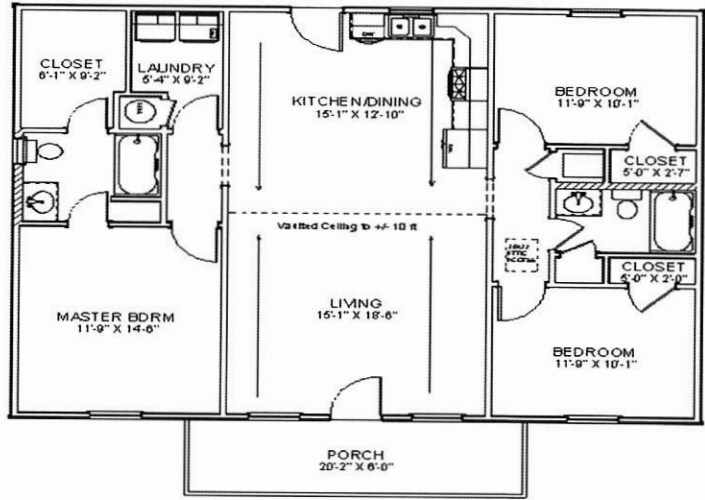

HOUSE KIT #1/1,280 SQ FT

Living Area	1280 sf
Porch	120 sf
Total Under Roof	1400 sf

BUILD IT YOURSELF KIT

BASIC SHELL PRICE \$20,300.00*

ADD \$5125.00 MORE TO UPGRADE TO
OSB AND PREMIUM HORIZONTAL
METAL SIDING

*PLUS TAX AND DELIVERY

WE CAN DELIVER UP TO 5 HOURS
FROM POCAHONTAS ARKANSAS

ADDITIONAL FEES AND SURCHARGES MAY APPLY
PRICES ARE SUBJECT TO CHANGE WITHOUT NOTICE

32X40X8 SHELL

6x20 GABLE PORCH WITH SOFFIT

2 — 3' HOUSE DOORS

5 — 3X4 VINYL WINDOWS

2 — 2X3 VINYL WINDOWS

TRUSSES AT 2' ON CENTER

STUDS AT 16" ON CENTER

HOUSE WRAP

166' OF INTERIOR FRAMING

SOFFIT AND FASCIA OVERHANG ON ROOF