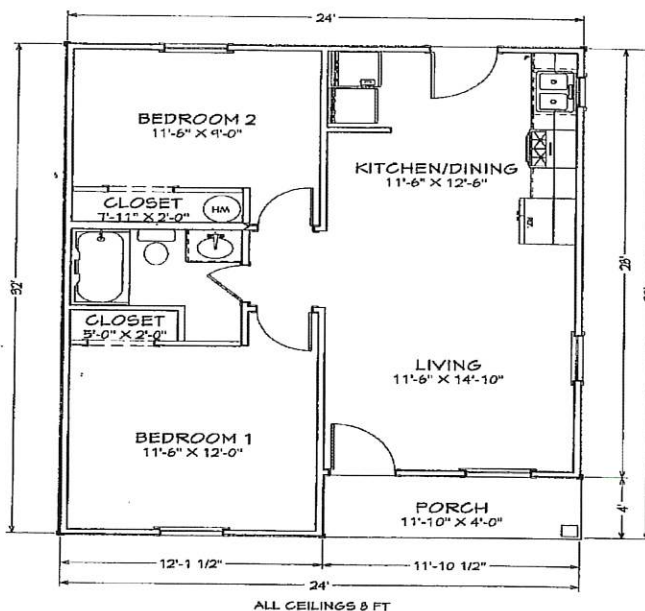

# HOUSE KIT #18R / 768 SQ. FT

Living Area	721 sf
Porch	47 sf
Total Under Roof	768 sf

## BUILD IT YOURSELF KIT

**BASIC SHELL PRICE \$11390.00\***

ADD \$3150.00 MORE TO UPGRADE TO OSB  
AND PREMIUM HORIZONTAL SIDING

**\*PLUS TAX AND DELIVERY**

WE CAN DELIVER UP TO **5 HOURS** FROM  
POCAHONTAS ARKANSAS

24X34X8 SHELL

4X12 INDENT PORCH

2—3' HOUSE DOOR

4—3X4 VINYL WINDOWS

1—2X3 VINYL WINDOW

TRUSSES AT 2' ON CENTER

STUDS AT 16" ON CENTER

HOUSE WRAP