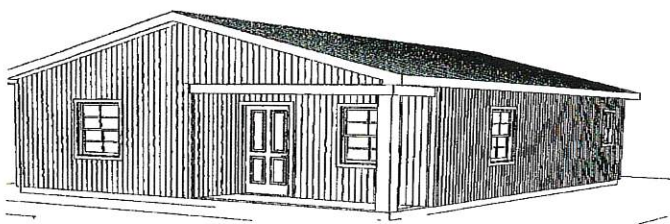

# HOUSE KIT #18R / 768 SQ. FT

Living Area	721 sf
Porch	47 sf
Total Under Roof	768 sf

## BUILD IT YOURSELF KIT

**BASIC SHELL PRICE \$11390.00\***

ADD \$3150.00 MORE TO UPGRADE TO OSB  
AND PREMIUM HORIZONTAL SIDING

**\*PLUS TAX AND DELIVERY**

WE CAN DELIVER UP TO **5 HOURS** FROM  
POCAHONTAS ARKANSAS

24X34X8 SHELL

4X12 INDENT PORCH

2—3' HOUSE DOOR

4—3X4 VINYL WINDOWS

1—2X3 VINYL WINDOW

TRUSSES AT 2' ON CENTER

STUDS AT 16" ON CENTER

HOUSE WRAP