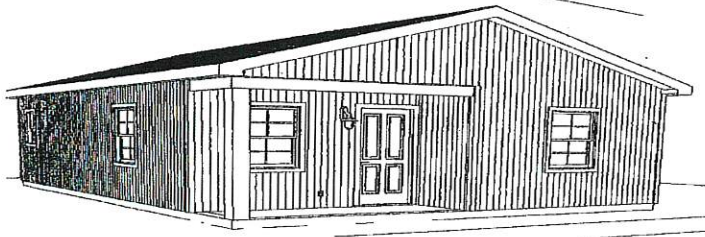

# HOUSE KIT # 18L / 768 SQ. FT

Living Area	721 sf
Porch	47 sf
Total Under Roof	768 sf

## BUILD IT YOURSELF KIT

BASIC SHELL PRICE **\$11390.00\***

ADD \$3150.00 MORE TO UPGRADE TO OSB  
AND PREMIUM HORIZONTAL SIDING

\*PLUS TAX AND DELIVERY

WE CAN DELIVER UP TO **5 HOURS** FROM  
POCAHONTAS ARKANSAS

24X34X8 SHELL

4X12 INDENT PORCH

2—3' HOUSE DOOR

4—3X4 VINYL WINDOWS

1—2X3 VINYL WINDOW

TRUSSES AT 2' ON CENTER

STUDS AT 16" ON CENTER

HOUSE WRAP