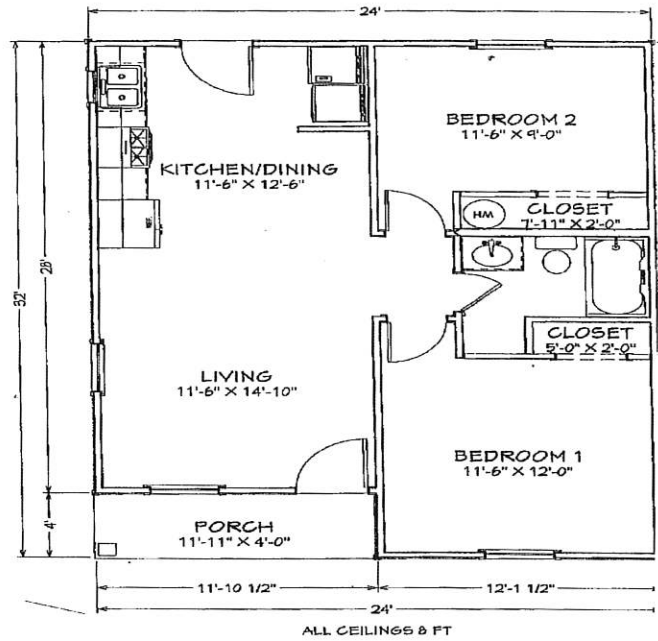

# HOUSE KIT # 18L / 768 SQ. FT

Living Area	721 sf
Porch	47 sf
Total Under Roof	768 sf

24X34X8 SHELL

4X12 INDENT PORCH

2—3' HOUSE DOOR

4—3X4 VINYL WINDOWS

1—2X3 VINYL WINDOW

TRUSSES AT 2' ON CENTER

STUDS AT 16" ON CENTER

HOUSE WRAP