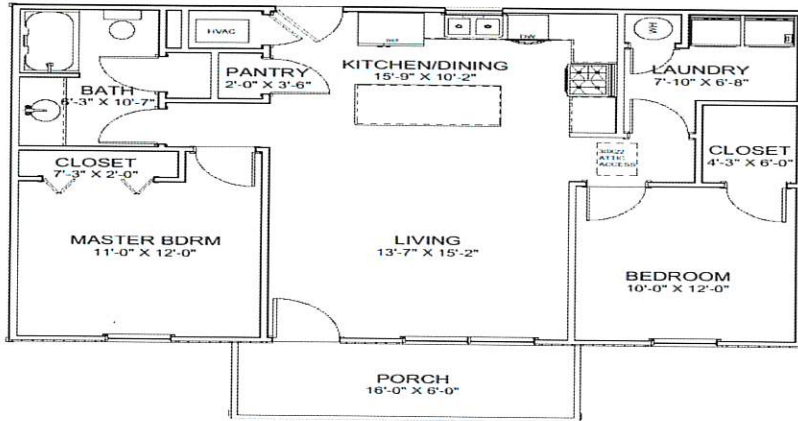

# HOUSE KIT #17D/ 936 SQ FT

Living Area	936 sf
Porch	94 sf
Total Under Roof	1030 sf

## BUILD IT YOURSELF KIT

BASIC SHELL PRICE **\$15,515.00\*\***

ADD \$3400.00 MORE TO UPGRADE TO OSB AND PREMIUM HORIZONTAL METAL SIDING

\*\*TAX AND DELIVERY EXTRA

WE CAN DELIVER UP TO **5 HOURS** FROM POCAHONTAS AR

2 BEDROOM/1 BATHROOM

26x36x8 HOUSE

6X16 GABLE STYLE PORCH

4— 3X5 VINYL WINDOWS

1— 2X3 VINYL WINDOW

TRUSSES ON 2' CENTERS

STUDS ON 16" CENTERS

HOUSE WRAP