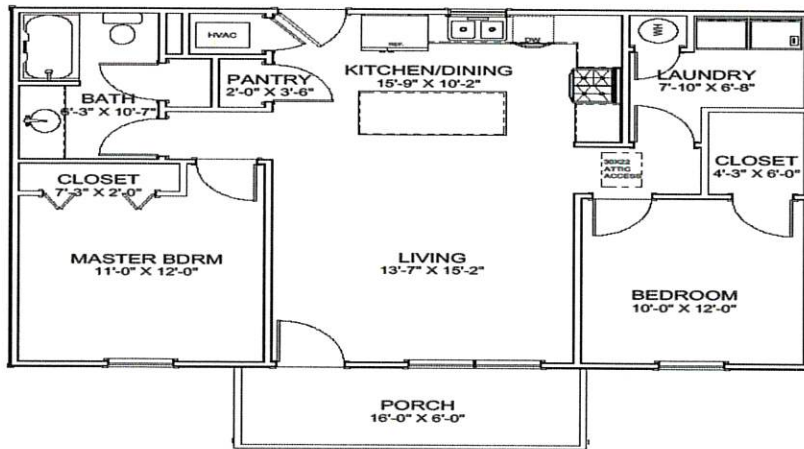

HOUSE KIT #17B/ 936 SQ FT

Living Area	936 sf
Porch	94 sf
Total Under Roof	1030 sf

BUILD IT YOURSELF KIT

BASIC SHELL PRICE \$15,515.00 *

ADD \$3400.00 MORE TO UPGRADE TO
OSB AND PREMIUM HORIZONTAL
METAL SIDING

*PLUS TAX AND DELIVERY

WE CAN DELIVER UP TO **5 HOURS**
FROM POCAHONTAS ARKANSAS

ADDITIONAL FEES AND SURCHARGES MAY APPLY
PRICES ARE SUBJECT TO CHANGE WITHOUT NOTICE

26X36X8 SHELL

6X16 GABLE PORCH WITH SOFFIT

2 — 3' HOUSE DOORS

4 — 3X5 VINYL WINDOWS

1 — 2X3 VINYL WINDOWS

TRUSSES AT 2' ON CENTER

STUDS AT 16" ON CENTER

HOUSE WRAP

144' OF INTERIOR FRAMING

SOFFIT AND FASCIA OVERHANG ON ROOF