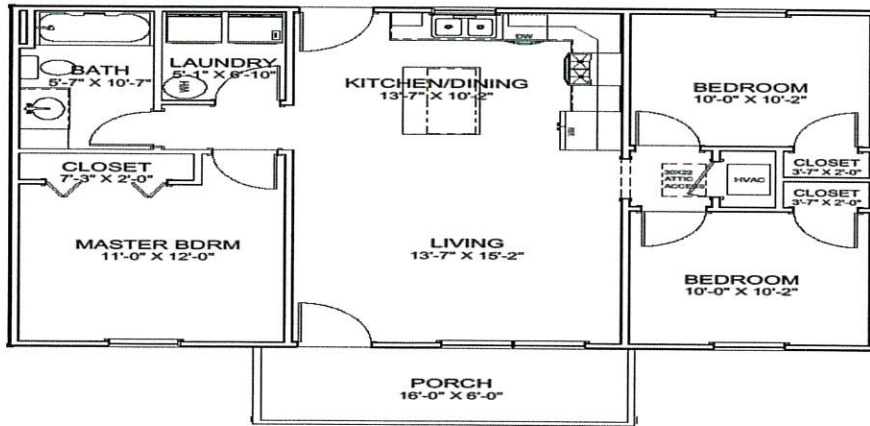

HOUSE KIT #16A/ 936 SQ FT

Living Area	936 sf
Porch	94 sf
Total Under Roof	1030 sf

BUILD IT YOURSELF KIT

BASIC SHELL PRICE **\$15,515.00***

ADD \$3400.00 MORE TO UPGRADE TO OSB AND PREMIUM HORIZONTAL METAL SIDING

*PLUS TAX AND DELIVERY

WE CAN DELIVER UP TO **5 HOURS** FROM POCAHONTAS ARKANSAS

26x36x8 SHELL

6X16 GABLE PORCH WITH SOFFIT

2 – 3' HOUSE DOORS

5 – 3X5 VINYL WINDOWS

1 – 2X3 VINYL WINDOW

TRUSSES AT 2' ON CENTER