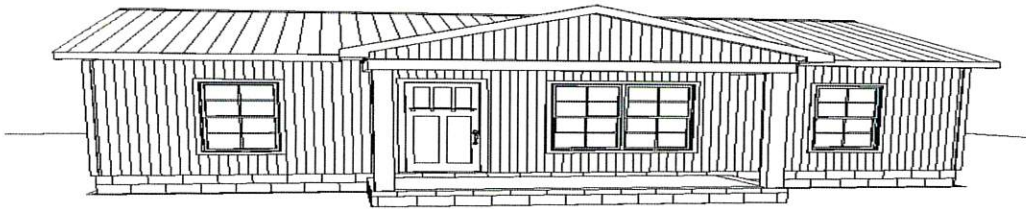

HOUSE KIT #16A/ 936 SQ FT

Living Area	936 sf
Porch	94 sf
Total Under Roof	1030 sf

BUILD IT YOURSELF KIT

BASIC SHELL PRICE **\$15,515.00***

ADD \$3400.00 MORE TO UPGRADE TO OSB AND PREMIUM HORIZONTAL METAL SIDING

*PLUS TAX AND DELIVERY

WE CAN DELIVER UP TO **5 HOURS** FROM POCAHONTAS ARKANSAS

26x36x8 SHELL

6X16 GABLE PORCH WITH SOFFIT

2 – 3' HOUSE DOORS

5 – 3X5 VINYL WINDOWS

1 – 2X3 VINYL WINDOW

TRUSSES AT 2' ON CENTER