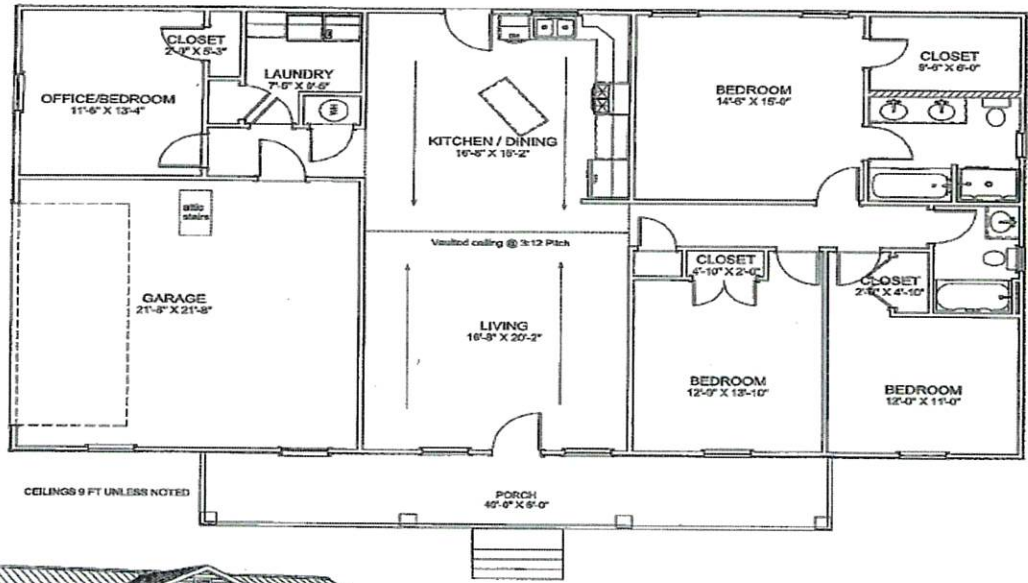

HOUSE KIT # 15B / 2544 SQ. FT

Living Area	1820 sf
Porch	240 sf
Garage	484 sf

BUILD IT YOURSELF KIT

BASIC SHELL PRICE **\$42900.00***

ADD \$6600.00 MORE TO UPGRADE TO OSB AND PREMIUM HORIZONTAL SIDING

*PLUS TAX AND DELIVERY

WE CAN DELIVER UP TO **5 HOURS** FROM POCAHONTAS ARKANSAS

ADDITIONAL FEES AND SURCHARGES MAY APPLY

PRICES ARE SUBJECT TO CHANGE WITHOUT NOTICE

36X64X9 SHELL

DROP DOWN ROOF LINE IN FRONT

6X40 TRUSS EXTENSION STYLE PORCH WITH SOFFIT

EXTRA GABLE ON FRONT

18X7 GARAGE DOOR OPENING

3-3' HOUSE DOORS

9-3X5 VINYL WINDOWS

1-3X3 VINYL WINDOW

2-2X3 VINYL WINDOWS

TRUSSES AT 2' ON CENTER

STUDS AT 16" ON CENTER